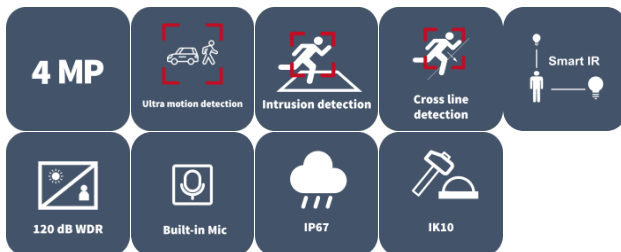

4MP HD IR VF Bullet Network Camera IPC2324LP-ADEZK-DI

Features

- High quality image with 4 MP, 1/3.0" CMOS sensor
- 4 MP (2688 × 1520)@25/20 fps; 4 MP (2560 × 1440)@25/20 fps; 3 MP (2304 × 1296)@30/25 fps; 1080P (1920 × 1080)@30/25 fps
- Ultra 265, H.265, H.264, MJPEG (Sub Stream Only)
- Smart intrusion prevention, including cross line, intrusion detection (based on human body detection)
- Support ultra motion detection (human/ vehicle detection)
- 120 dB true WDR technology enables clear image in strong light scene
- Built in mic
- Supports 9:16 corridor mode
- Smart IR, up to 60 m (196.9 ft.) IR distance
- MicroSD, up to 512 GB
- IK10 vandal resistant
- IP67 protection