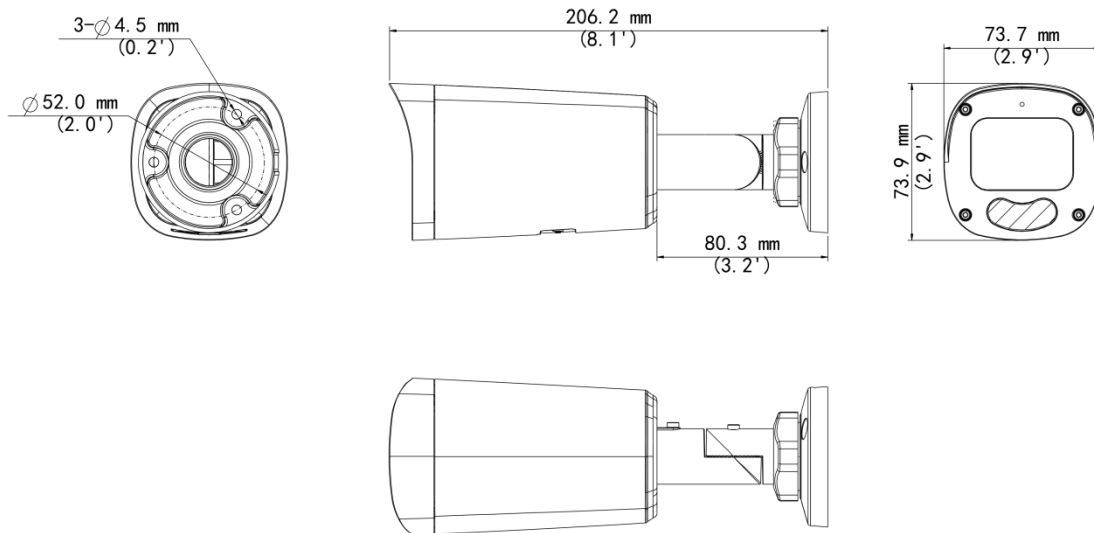

Dimensions

Accessories

TR-JB05-B-IN	TR-A01-IN	TR-UP06-C-IN-V2
Small Bullet Junction Box(Elegant White)	NPT 3/4'' Waterproof Cable Gland	Pole Mounting Bracket for Bullet Junction Box Only
TR-UC08-C-V2		
Bullet&Dome Corner Mounting Bracket