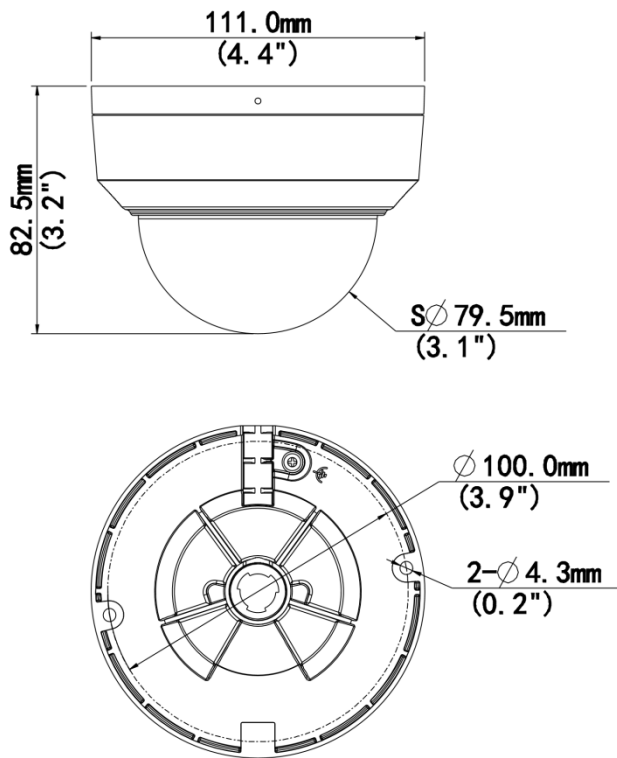

Certification	
EMC	CE-EMC (EN 55032, EN 61000-3-3, EN IEC 61000-3-2, EN 50130-4) FCC (FCC 47 CFR part15 B)
Protection	IP67 (IEC 60529) IK10 (IEC 62262)
Safety	CE-LVD (EN 62368-1)
Environment	CE-RoHS (2011/65/EU ; (EU) 2015/863) ; WEEE (2012/19/EU)
General	
Power	DC 12 V±25%, PoE (IEEE 802.3af)
Power Consumption	Max. 3.9 W
Power Interface	Ø5.5 mm coaxial power plug
Dimensions	Ø111 mm × 82.5 mm (Ø4.4" × 3.2") (Ø × H)
Weight	0.35 kg (0.77 lb.)
Material	Metal + Plastic
Storage Environment	-30 °C to 60 °C (-22 °F to 140 °F), Humidity: ≤ 95% RH (non-condensing)
Working Environment	-30 °C to 60 °C (-22 °F to 140 °F), Humidity: ≤ 95% RH (non-condensing)
Surge Protection	4 KV
Reset Button	N/A
Web Client Language	4 Languages: English, Russian, Spanish, Vietnamese

Dimensions