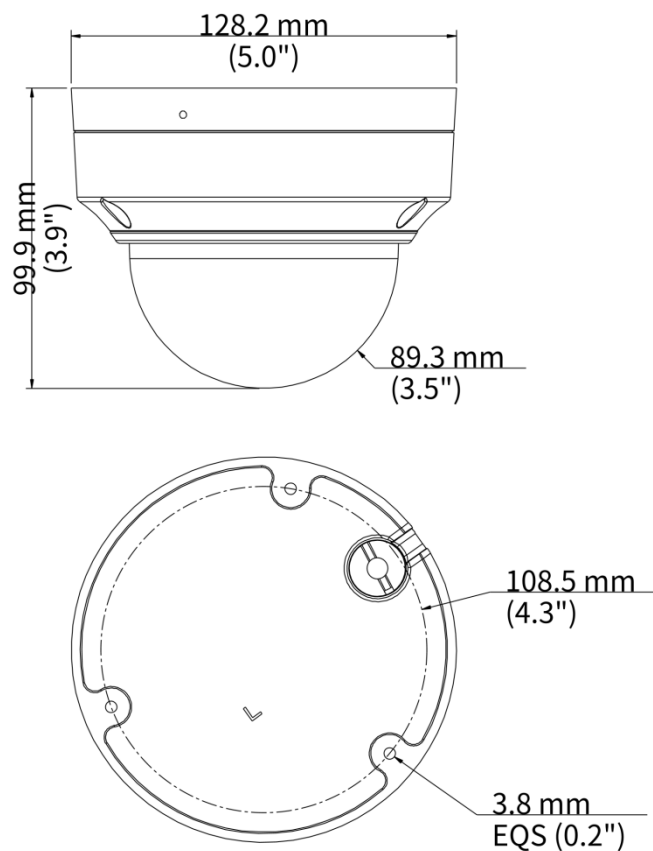

Safety	CE LVD (EN 62368-1) UL/CUL (UL 62368-1, CAN/CSA C22.2 No. 62368-1)
Environment	CE-RoHS (2011/65/EU;(EU)2015/863); WEEE (2012/19/EU);
Protection	IP67 (IEC 60529) IK10 (IEC 62262)
General	
Power	DC 12 V±25%, PoE (IEEE 802.3af)
Power Consumption	Max. 2.0 W
Power Interface	Ø5.5 mm coaxial power plug
Dimensions	Ø128 mm × 100 mm (Ø5.0" × 3.9") (Ø × H)
Weight	0.63 kg (1.39 lb.)
Material	Metal + Plastic
Working Environment	-30 °C to 60 °C (-22 °F to 140 °F), Humidity: ≤ 95% RH (non-condensing)
Storage Environment	-30 °C to 60 °C (-22 °F to 140 °F), Humidity: ≤ 95% RH (non-condensing)
Surge Protection	4 KV
Reset Button	Support
Web Client Language	13 Languages: English, Simplified Chinese, Polish, German, Russian, French, Korean, Dutch, Czech, Portuguese, Spanish, Spanish (Europe), Italian

Dimensions