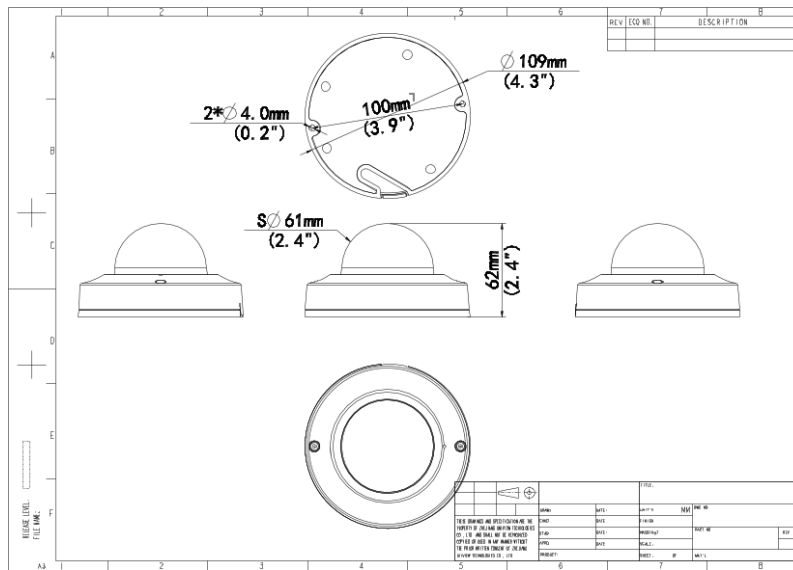

Dimensions

Accessories

TR-JB03-G-IN

Junction Box for Mini Fix-dome(Support wiring from behind)

TR-UM06-E-IN

Slant Mounting Bracket for Fixed Dome

TR-A01-IN

NPT 3/4" Waterproof Cable Gland

TR-UP06-IN

Universal Pole Mounting Bracket

TR-UC08-C

Bullet&Dome Corner Mounting Bracket

TR-SE24-IN

Dome Pendant Mounting Pole 200mm