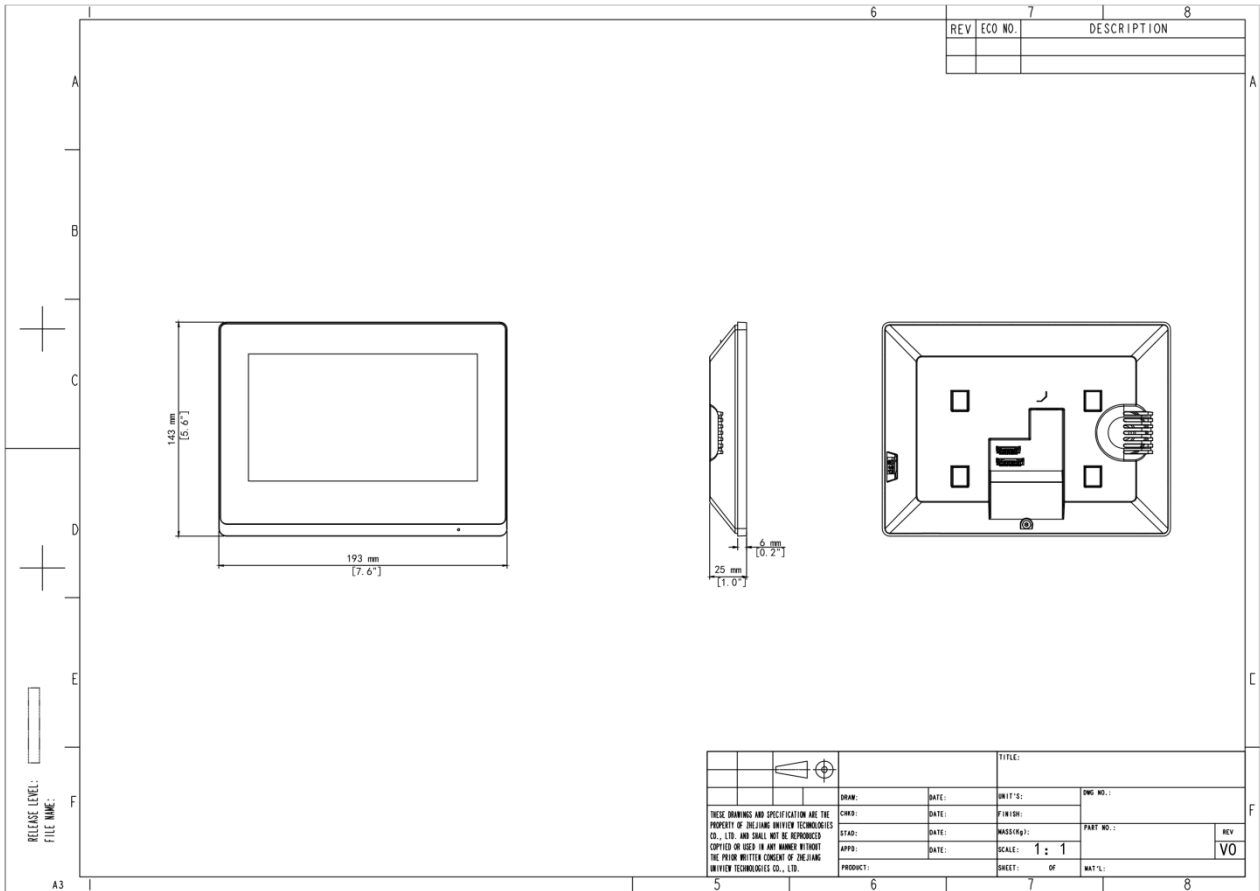

Dimensions

Zhejiang Uniview Technologies Co., Ltd.

No. 369, Xietong Road, Xixing Sub-district, Binjiang District, Hangzhou City, 310051, Zhejiang Province, China (Zhejiang) Pilot Free Trade Zone, China

Email: overseasbusiness@uniview.com; globalsupport@uniview.com

<http://www.uniview.com>

©2024-2025 Zhejiang Uniview Technologies Co., Ltd. All rights reserved.

*Product specifications and availability are subject to change without notice.

*Despite our best efforts, technical or typographical errors may exist in this document. Uniview cannot be held responsible for any such errors and reserves the right to change the contents of this document without prior notice.