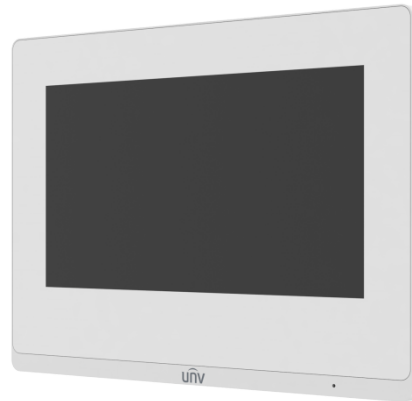

Indoor Station

OEI-372S-H-W-Z

Overview

OEI-372S-H-W-Z indoor station is one of the terminals in the digital building intercom system, with functions of video intercom, security alarm, network camera monitoring, etc., providing a safe and comfortable living environment for residents. It can be widely used in building systems such as smart communities, , and parks.

Features

- Rugged ABS casing and glass panel.
- 1024*600 HD touch screen.
- Batch configuration transfer.
- Remote opening of linked door stations, one-key opening.
- Network camera monitoring, security alarm.

Specifications

Model	OEI-372S-H-W-Z
Hardware Specification	
Power Supply	DC12V±25%,IEEE802.3af, Standard PoE
Power Consumption	<10W

Screen	7-inch ultra-thin TFT LCD screen
Screen Resolution	1024×600
Operation System	Linux
Audio Quality	Noise suppression,echo cancellation and AGC
Audio Input	1 built-in omnidirectional microphone
Audio Output	1 built-in speaker
Audio Compression Standard	MP3 G711
Audio Compression Bitrate	128Kbps
Interface	Power*1, network*1, RS485*1, IO output*2, IO input*8, TF card slot*1
Network	100Mbps network port, supports IEEE802.3af PoE power supply,WIFI
Weight	360g
Dimensions (L x W x H)	193mm×143mm×25mm
Operating Environment	-10°C to +55°C, 10% to 90%, non-condensing, indoor
Basic Business	
Protocol	UNV private protocol