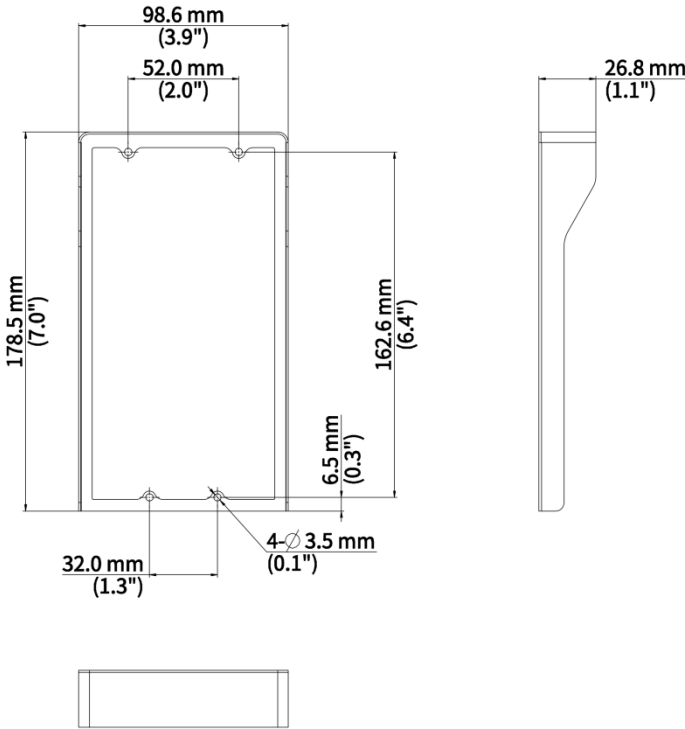

Sunshade EP-CS202

Overview

EP-CS202 is a sunshade used for villa door stations.

Features

- Compatible with OEU-202S-HMK2 and OEU-202S-HMK4 villa door stations.

Specifications

Model	EP-CS202
Physical	
Material	Metal
Hardware Specification	
Dimensions (L x W x H)	98.6mm x 26.8mm x 178.5mm
Mount Method	Wall mount
Weight	84.4g
Specification Index	
Application Scenario	Indoor, outdoor

Ordering Info

Product Model	Description
EP-CS202	202 Door Stations Sunshade(Metal)

Dimensions

Unlimited New View

Zhejiang Uniview Technologies Co., Ltd.

<http://www.uniview.com>

overseasbusiness@uniview.com; globalsupport@uniview.com