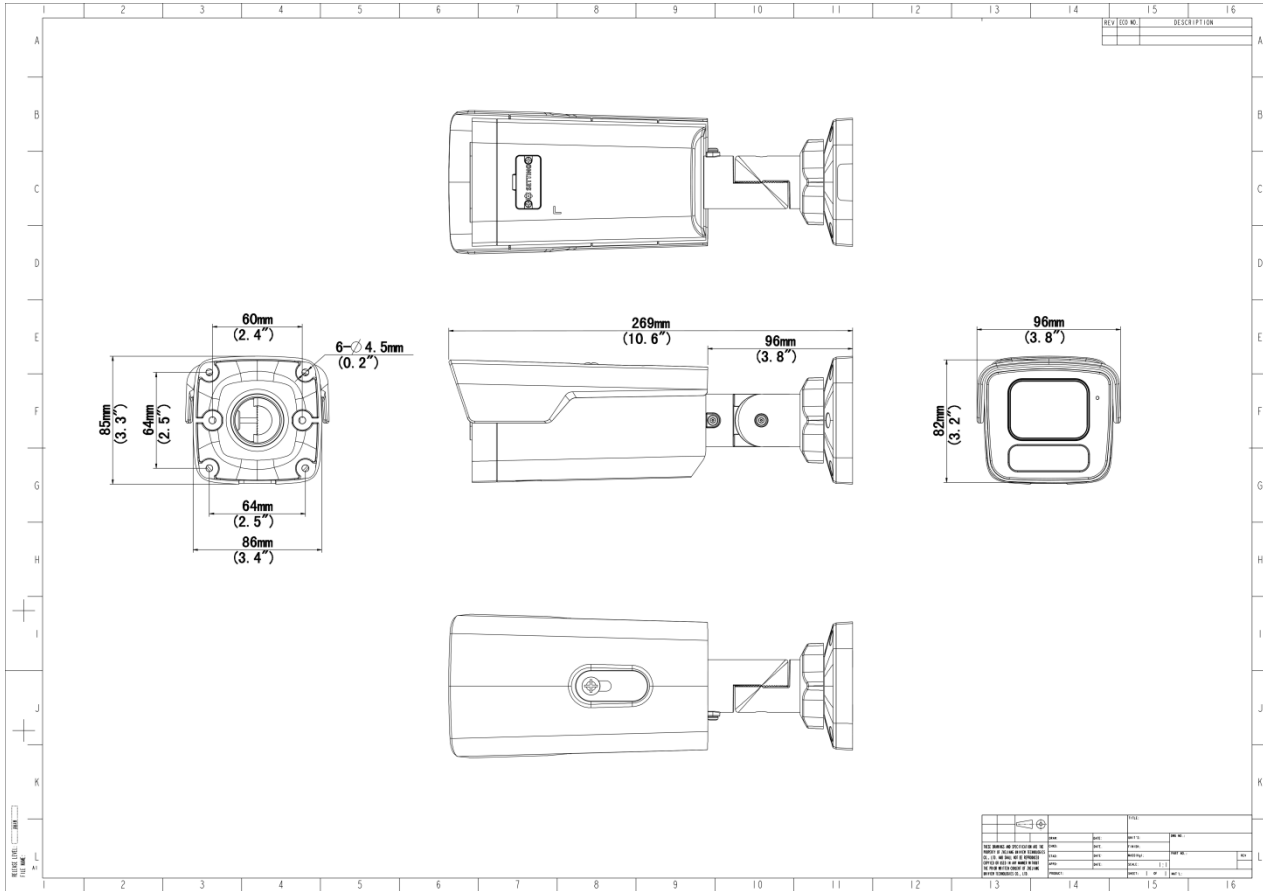

## Specifications

Model	IPC2B15SS-ADF28K-I1	IPC2B15SS-ADF40K-I1
<b>Camera</b>		
Max Resolution	5 MP	
Sensor	1/2.7" CMOS	
Min. Illumination	Colour: 0.002 lux (F1.6, AGC ON) 0 lux with IR on	
Day/Night	IR-cut filter with auto switch (ICR)	
Shutter	Auto/Manual, 1 ~ 1/100000s	
Adjustment Angle	Pan: 0° ~ 360°, Tilt: 0° ~ 90°, Rotate: 0° ~ 360°	
S/N	>56 dB	
WDR	130 dB	
<b>Lens</b>		
Focal Length	2.8 mm	4.0 mm
Iris Type	Fixed	
Iris	F1.6	
Field of View (H)	110.0°	91.2°
Field of View (V)	58.7°	43.7°
Field of View (D)	130°	95.3°
<b>DORI</b>		
DORI Distance (Lens)	2.8mm	4.0mm
DORI Distance (Detect)	63.0m(206.7ft)	90.0m(295.2ft)
DORI Distance (Observe)	25.2m(82.7ft)	36.0m(118.1ft)
DORI Distance (Recognize)	12.6m(41.3ft)	18.0m(59.1ft)

## Dimensions