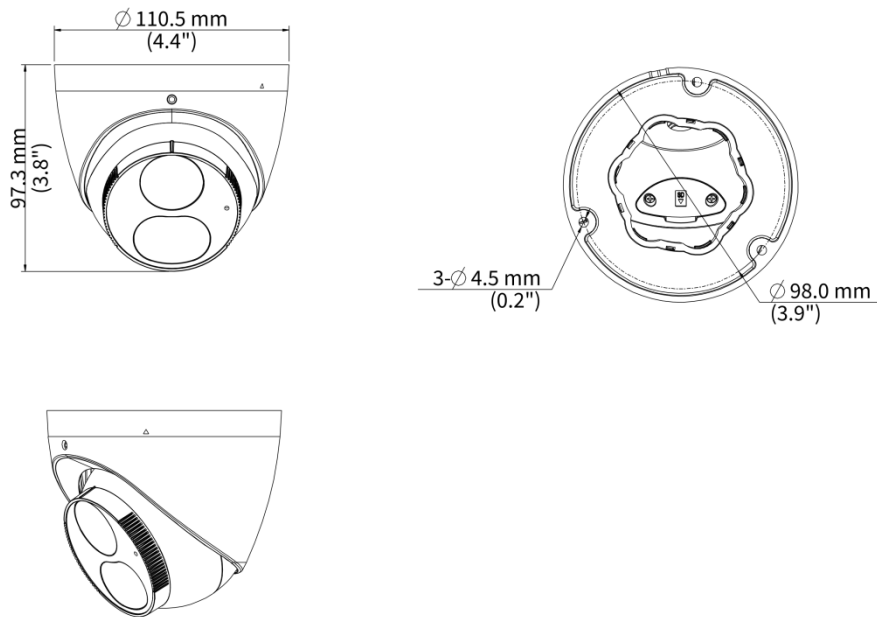

Specifications

Model	IPC3618SE-ADF28KM-WL-I0	IPC3618SE-ADF40KM-WL-I0
Camera		
Max Resolution	8 MP	
Sensor	1/2.8" CMOS	
Min. Illumination	Color: 0.0005 Lux (F1.0, AGC ON)	
Shutter	Auto/Manual, 1 to 1/100000 s	
Adjustment Angle	Pan: 3° to 360°, Tilt: 0° to 80°, Rotate: 3° to 360°	
S/N	>56 dB	
WDR	120 dB	
Lens		
Focal Length	2.8 mm	4.0 mm
Iris Type	Fixed	
Iris	F1.0	
Field of View (H)	106.7°	87.5°
Field of View (V)	57.1°	46.3°
Field of View (D)	115.7°	92.4°
Lens Type	Fixed	
DORI		
DORI Distance (Lens)	2.8 mm	4 mm
DORI Distance (Detect)	86.9 m (285.1 ft.)	124.1 m (407.2 ft.)
DORI Distance (Observe)	34.8 m (114.2 ft.)	49.7 m (163.1 ft.)
DORI Distance (Recognize)	17.4 m (57.1 ft.)	24.8 m (81.4 ft.)
DORI Distance (Identify)	8.7 m (28.5 ft.)	12.4 m (40.7 ft.)
Illuminator		
Supplemental Light	Warm light	
Illumination Distance (Warm Light)	30 m (98.4 ft.)	
Light On/Off Control	Auto/Manual	
Video		
Video Compression	Ultra 265, H.265, H.264, MJPEG	
Frame Rate-Third Stream	D1 (720 × 576), max. 30 fps; 640 × 360, max. 30 fps; 2CIF (704 × 288), max. 30 fps; CIF (352 × 288), max. 30 fps	
H.264 Code Profile	Baseline profile, Main profile, High profile	
Video Bit Rate	128 Kbps to 16 Mbps	
U-code	Support	
OSD	Up to 8 OSDs	
Privacy Mask	Up to 4 areas	
ROI	Support	
Video Stream	Triple streams	
Frame Rate-Main Stream	8 MP (3840 × 2160), max. 20 fps; 5 MP (3072 × 1728), max. 30 fps; 4 MP (2560 × 1440), max. 30 fps; 1080P (1920 × 1080), max. 30 fps	

Dimensions

Aggregate product size diagram using IPC3618SE-ADF28KM-WL-I0 as an example

Accessories

<p>TR-JB03-G-IN Junction Box for Mini Fix-dome(Support wiring from behind)</p>	<p>TR-A01-IN NPT 3/4" Waterproof Cable Gland</p>	<p>TR-SE24-IN Dome Pendent Mounting Pole 200mm</p>
		
<p>TR-SE24-A-IN Dome Pendent Mounting Pole 500mm</p>	<p>TR-CM24-IN Dome Pendent Mounting Bracket(Indoor)</p>	<p>TR-JB07/WM03-G-IN-V2 Wall Mounting Assembling Bracket For 32 Fix-dome&Mini Fix-dome&Plastic Turret Camera</p>
		