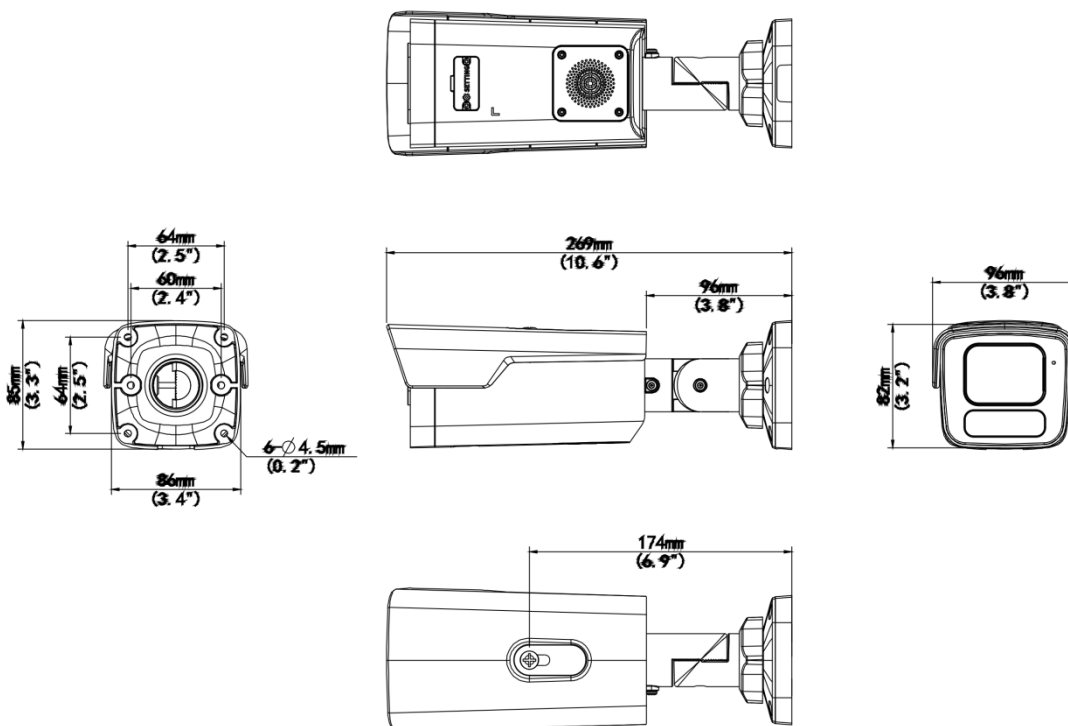

- Supports 512 G Micro SD card
- IP67 protection

## Specifications

Model	IPC2B15SS-ADF28KMC-I1	IPC2B15SS-ADF40KMC-I1
<b>Camera</b>		
Max Resolution	5 MP	
Sensor	1/2.7" CMOS	
Min. Illumination	Colour: 0.001 lux ( F1.0, AGC ON) 0 Lux with light	
Day/Night	IR-cut filter with auto switch (ICR)	
Shutter	Auto/Manual, 1 ~ 1/100000s	
Adjustment Angle	Pan: 0° ~ 360°, Tilt: 0° ~ 90°, Rotate: 0° ~ 360°	
S/N	>56 dB	
WDR	130 dB	
<b>Lens</b>		
Focal Length	2.8 mm	4.0 mm
Iris Type	Fixed	
Iris	F1.0	
Field of View (H)	112.8°	91.2°
Field of View (V)	59.4°	51.0°
Field of View (D)	116.3°	96.9°
<b>DORI</b>		
DORI Distance (Lens)	2.8mm	4.0mm
DORI Distance (Detect)	63.0m(206.7ft)	90.0m(295.2ft)
DORI Distance (Observe)	25.2m(82.7ft)	36.0m(118.1ft)
DORI Distance (Recognize)	12.6m(41.3ft)	18.0m(59.1ft)

DORI Distance (Identify)	6.3m(20.7ft)	9.0m(29.5ft)
<b>Illuminator</b>		
Supplemental Light	Dual light	
Illumination Distance (IR)	IR 40 m, Warm Light 40 m	
Illumination Distance (Warm Light)	IR 40 m, Warm Light 40 m	
IR On/Off Control	Auto/Manual	
Wavelength	850 nm	
Light On/Off Control	Auto/Manual	
<b>Video</b>		
Video Compression	Ultra 265, H.265, H.264, MJPEG	
H.264 Code Profile	Baseline profile, Main profile, High profile	
Frame Rate	Main Stream:5MP (2880*1620), Max 30fps; 4MP (2560*1440), Max 30fps; 3MP (2304*1296), Max 30fps; 1080P (1920*1080), Max 30fps; 720P (1280*720), Max 30fps; Sub Stream: 1080P (1920*1080), Max 30fps; 720P (1280*720), Max 30fps; D1 (720*576), Max 30fps; 640*360, Max 30fps; 2CIF(704*288), Max 30fps; CIF(352*288), Max 30fps; Third Stream: D1 (720*576), Max 30fps; 640*360,Max 30fps; 2CIF(704*288), Max 30fps; CIF(352*288), Max 30fps;	
Video Bit Rate	128 Kbps to 16 Mbps	
U-code	Support	
OSD	Up to 8 OSDs	
Privacy Mask	Up to 4 areas	
ROI	Support	
Video Stream	Triple Streams	
<b>Image</b>		
White Balance	Auto, Outdoor, Fine Tune, Sodium Lamp, Locked, Auto2	
Digital Noise Reduction	2D/3D DNR	
Smart IR	Support	

## Dimensions