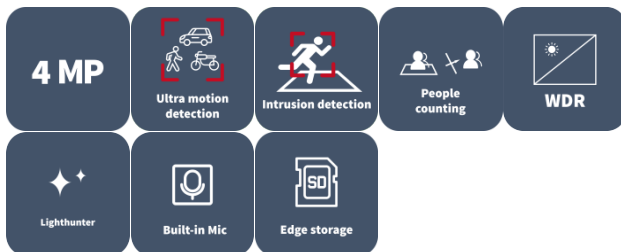

## Features

- High quality image with 4 MP, 1/2.7" CMOS sensor
- 4 MP (2688 × 1520)@30/25 fps; 4 MP (2560 × 1440)@30/25 fps; 3 MP (2304 × 1296)@30/25 fps; 1080P (1920 × 1080)@30/25 fps
- Ultra 265, H.265, H.264, MJPEG
- Smart intrusion prevention, including cross line, intrusion, enter area, leave area detection
- Intelligent intrusion prevention system based on target classification significantly reduces false alarms caused by leaves, birds, and lights, accurately focusing on humans, vehicles, and non-motor vehicles
- Intelligent people flow counting and crowd density monitoring
- 120 dB true WDR technology enables clear image in strong light scene
- Supports 9:16 corridor mode
- Built-in mic
- Smart IR, up to 30 m (98.4 ft) IR distance
- MicroSD, up to 512 GB
- Cable-free
- Supports PoE power supply