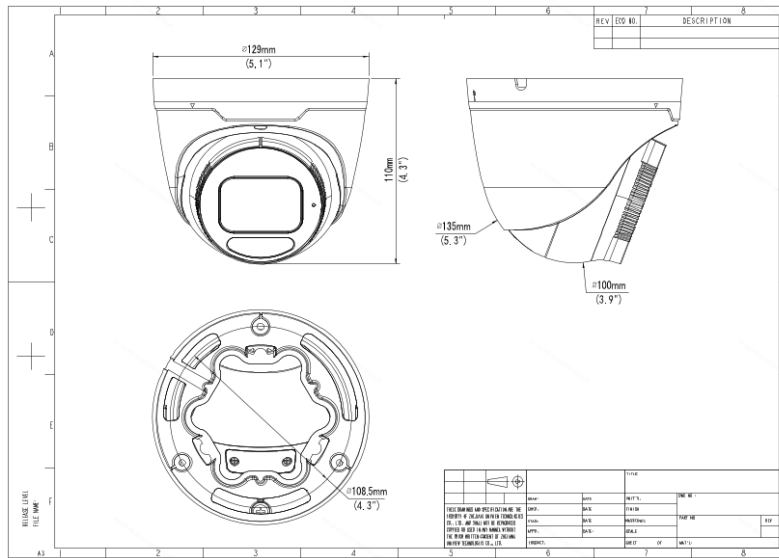

Dimensions

Accessories

TR-JB03-H-IN

Junction Box for Metal Turret Camera
(Support wiring from behind)

TR-JB07/WM03-F-IN

Wall Mounting Assembling Bracket with Back Hole for 3 Inch Hemisphere

TR-WM03-B-IN

Wall Mounting Assembling Bracket for 3 Inch Hemisphere

TR-A01-IN

NPT 3/4" Waterproof Cable Gland

TR-UP06-IN

Universal Pole Mounting Bracket

TR-UC08-C

Bullet&Dome Corner Mounting Bracket

TR-SE24-IN

Dome Pendant Mounting Pole 200m

TR-SE24-A-IN

Dome Pendant Mounting Pole 500m

TR-CM24-IN

Dome Pendant Mounting Bracket(Indoor)