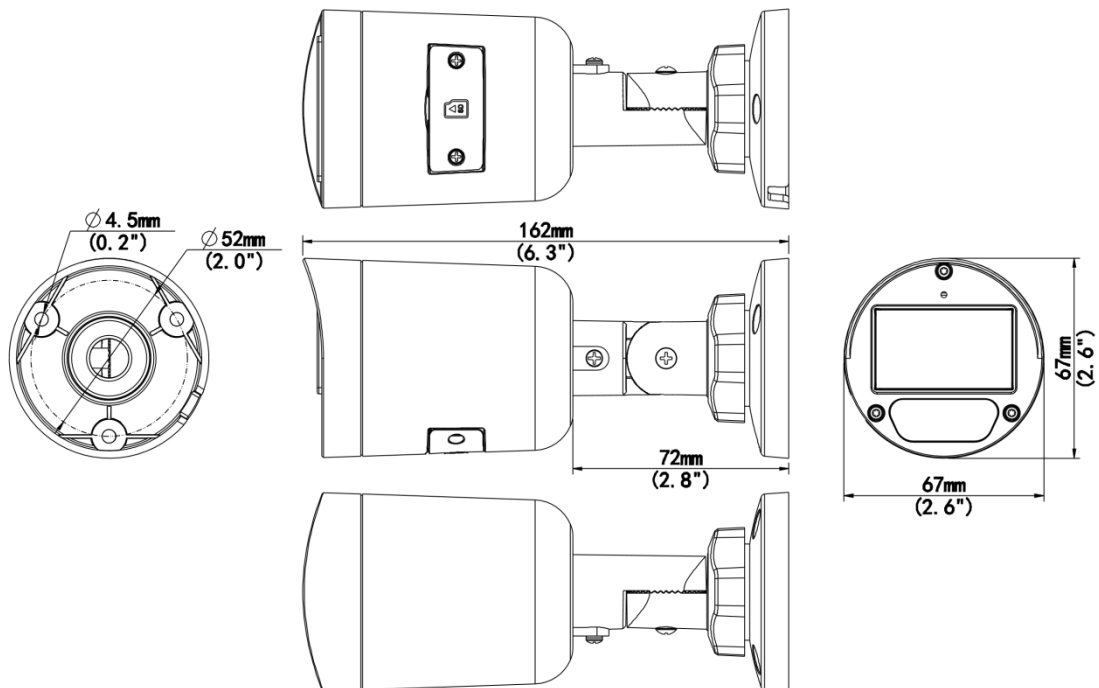

Certification	
EMC	CE-EMC (EN 55032, EN 61000-3-3, EN IEC 61000-3-2, EN 50130) FCC (FCC 47 CFR part15 B)
Safety	CE LVD (EN 62368-1) UL/CUL (UL 62368-1, CAN/CSA C22.2 No. 62368-1)
Environment	CE-RoHS (2011/65/EU;(EU)2015/863); WEEE (2012/19/EU);
Protection	IP67 (IEC 60529)
General	
Power Consumption	Max. 4.5 W
Power	DC 12 V±25%, PoE (IEEE 802.3af)
Power Interface	Ø5.5 mm coaxial power plug
Dimensions	162 mm × 67 mm × 67 mm (6.4" × 2.6" × 2.6") (L × W × H)
Weight	0.24 kg (0.53 lb.)
Material	Metal + Plastic
Storage Environment	-30 °C to 60 °C (-22 °F to 140 °F), Humidity: ≤ 95% RH (non-condensing)
Working Environment	-30 °C to 60 °C (-22 °F to 140 °F), Humidity: ≤ 95% RH (non-condensing)
Surge Protection	4 KV
Reset Button	N/A
Web Client Language	4 Languages: English, Russian, Spanish, Vietnamese

Dimensions