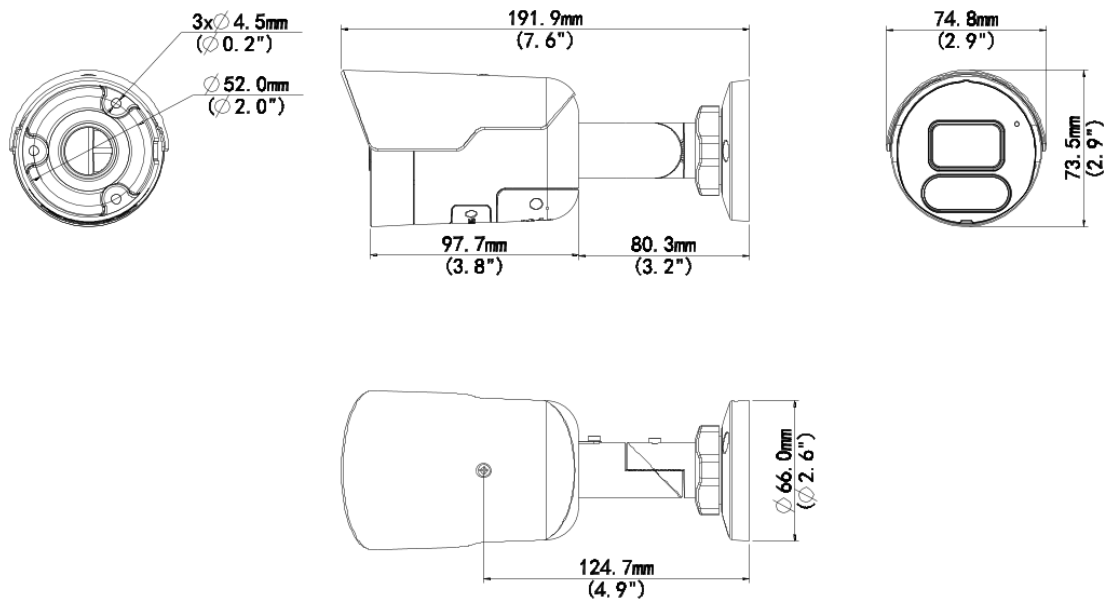

Video Output	N/A
Certification	
EMC	CE-EMC (EN 55032, EN 61000-3-3, EN IEC 61000-3-2, EN 50130) FCC (FCC 47 CFR part15 B)
Safety	CE LVD (EN 62368-1) UL/CUL (UL 62368-1, CAN/CSA C22.2 No. 62368-1)
Environment	CE-RoHS (2011/65/EU;(EU)2015/863); WEEE (2012/19/EU);
Protection	IP67 (IEC 60529)
General	
Power	DC 12 V±25%, PoE (IEEE 802.3af)
Power Consumption	Max. 9.0 W
Power Interface	Ø5.5 mm coaxial power plug
Dimensions	192 mm × 75 mm × 74 mm (7.6" × 2.9" × 2.9") (L × W × H)
Weight	0.40 kg (0.88 lb.)
Material	Graphene + Metal
Working Environment	-30 °C to 60 °C (-22 °F to 140 °F), Humidity: ≤ 95% RH (non-condensing)
Storage Environment	-30 °C to 60 °C (-22 °F to 140 °F), Humidity: ≤ 95% RH (non-condensing)
Surge Protection	4 KV
Reset Button	Support
Web Client Language	4 Languages: English, Russian, Spanish, Vietnamese

Dimensions