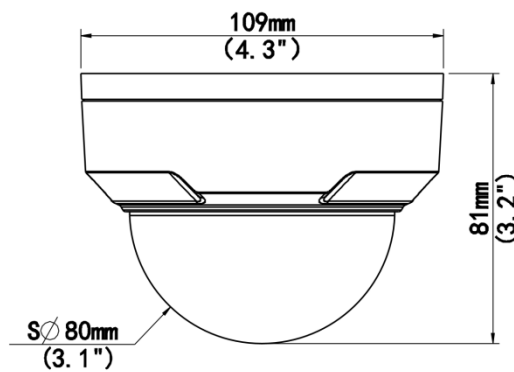

Power Interface	Ø5.5 mm coaxial power plug
Dimensions	Ø118 mm × 95 mm (Ø4.6" × 3.8") (Ø × H)
Weight	0.28 kg (0.62 lb.)
Material	Metal + Plastic
Working Environment	-30 °C to 60 °C (-22 °F to 140 °F), Humidity: ≤ 95% RH (non-condensing)
Storage Environment	-30 °C to 60 °C (-22 °F to 140 °F), Humidity: ≤ 95% RH (non-condensing)
Surge Protection	4 KV
Reset Button	N/A
Web Client Language	1 Language: English

Dimensions

Accessories

TR-JB03-G-IN

Junction Box for Mini Fix-dome(Support wiring from behind)

HS-205S

Sunshade Shell for Fixed Focus Dome

TR-UM06-E-IN

Slant Mounting Bracket for Fixed Dome