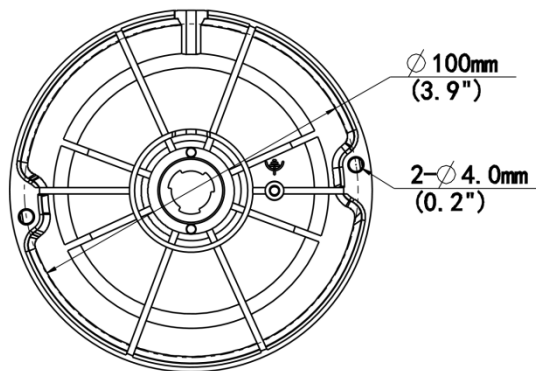

Power Interface	Ø5.5 mm coaxial power plug
Dimensions	Ø118 mm × 95 mm (Ø4.6" × 3.8") (Ø × H)
Weight	0.28 kg (0.62 lb.)
Material	Metal + Plastic
Working Environment	-30 °C to 60 °C (-22 °F to 140 °F), Humidity: ≤ 95% RH (non-condensing)
Storage Environment	-30 °C to 60 °C (-22 °F to 140 °F), Humidity: ≤ 95% RH (non-condensing)
Surge Protection	4 KV
Reset Button	N/A
Web Client Language	1 Language: English

Dimensions

Accessories

TR-JB03-G-IN

Junction Box for Mini Fix-dome(Support wiring from behind)

HS-205S

Sunshade Shell for Fixed Focus Dome

TR-UM06-E-IN

Slant Mounting Bracket for Fixed Dome