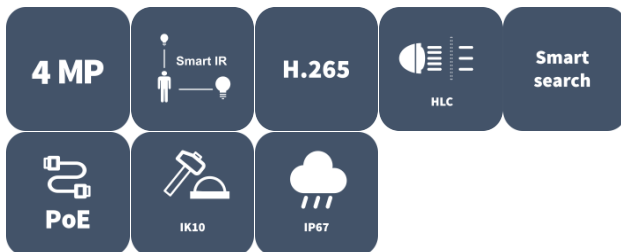

4MP Fixed IR Dome Network Camera IPC324LB-SF28(40)-A

Features

- High quality image with 4 MP, 1/3.0" CMOS sensor
- 4 MP (2560 × 1440)@25/20 fps; 3 MP (2304 × 1296)@25/20 fps; 1080P (1920 × 1080)@30/25 fps
- Ultra 265, H.265, H.264
- Smart IR, up to 30 m (98.4 ft.) IR distance
- Day/night functionality
- 2D/3D DNR (digital noise reduction)
- IP67 protection
- IK10 vandal resistant
- DC 12 V, PoE (IEEE 802.3af) power supply
- 2-axis

Specifications

Model	IPC324LB-SF28-A	IPC324LB-SF40-A
Camera		
Max Resolution	4 MP	
Sensor	1/3.0" CMOS	
Min. Illumination	Color: 0.01 Lux (F2.1, AGC ON), 0 Lux with IR on	
Day/Night	IR-cut filter with auto switch (ICR)	
Shutter	Auto/Manual, 1 ~ 1/100000s	
Adjustment Angle	Pan: 3° to 360°, Tilt: 0° to 68°	
S/N	>52 dB	
WDR	DWDR	
Lens		
Focal Length	2.8 mm	4.0 mm
Iris Type	Fixed	
Iris	F2.1	
Field of View (H)	97.0°	79.0°
Field of View (V)	52.2°	42.3°
Field of View (D)	107.5°	85.1°
DORI		
DORI Distance (Lens)	2.8 mm	4 mm
DORI Distance (Detect)	63.0 m (206.7 ft.)	90.0 m (295.3 ft.)
DORI Distance (Observe)	25.2 m (82.7 ft.)	36.0 m (118.1 ft.)
DORI Distance (Recognize)	12.6 m (41.3 ft.)	18.0 m (59.1 ft.)
DORI Distance (Identify)	6.3 m (20.7 ft.)	9.0 m (29.5 ft.)
Illuminator		
Supplemental Light	IR	
Illumination Distance (IR)	30 m (98.4 ft.)	
Wavelength	850 nm	
IR On/Off Control	Auto/Manual	
Video		
Video Compression	Ultra 265, H.265, H.264	
H.264 Code Profile	Baseline profile, Main profile, High profile	
Frame Rate	Main Stream: 4 MP (2560 × 1440), max. 25 fps; 3 MP (2304 × 1296), max. 25 fps; 1080P (1920 × 1080), max. 30 fps Sub Stream: D1 (720 × 576), max. 30 fps; 640 × 360, max. 30 fps; 2CIF (704 × 288), max. 30 fps; CIF (352 × 288), max. 30 fps	
Video Bit Rate	128 Kbps to 6144 Kbps	
U-code	Support(Main stream)	
OSD	Up to 4 OSDs	
Privacy Mask	Up to 4 areas	
ROI	Support	
Video Stream	Dual streams	