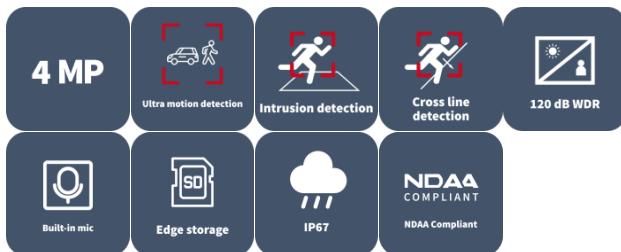

4MP WDR IR VF Bullet Network Camera IPC2324LB-ADZK-K

Features

- High quality image with 4 MP, 1/3.0" CMOS sensor
- 4 MP (2688 × 1520)@25/20 fps; 4 MP (2560 × 1440)@25/20 fps; 3 MP (2304 × 1296)@30/25 fps; 1080P (1920 × 1080)@30/25 fps
- Ultra 265, H.265, H.264, MJPEG
- cross line, intrusion detection (based on human body detection)
- Support ultra motion detection (human/ vehicle detection)
- 120 dB true WDR technology enables clear image in strong light scene
- Built in mic
- Supports 9:16 corridor mode
- Smart IR, up to 50 m (164.0 ft.) IR distance
- MicroSD, up to 512 GB