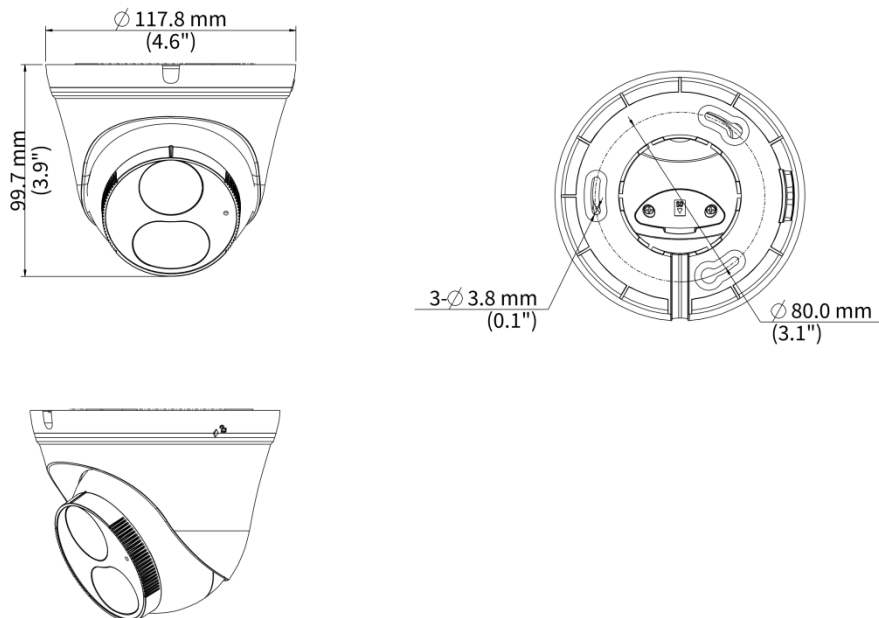

Certification	
EMC	CE-EMC (EN 55032, EN 61000-3-3, EN IEC 61000-3-2, EN 50130) FCC (FCC 47 CFR part15 B)
Safety	CE LVD (EN 62368-1) UL/CUL (UL 62368-1, CAN/CSA C22.2 No. 62368-1)
Environment	CE-RoHS (2011/65/EU;(EU)2015/863); WEEE (2012/19/EU);
Protection	IP67 (IEC 60529)
General	
Power	DC 12 V±25%, PoE (IEEE 802.3af)
Power Consumption	Max. 4.5 W
Power Interface	Ø5.5 mm coaxial power plug
Dimensions	Ø118 mm × 98 mm (Ø4.6" × 3.9") (Ø × H)
Weight	0.29 kg (0.64 lb.)
Material	Metal + Plastic
Storage Environment	-30 °C to 60 °C (-22 °F to 140 °F), Humidity: ≤ 95% RH (non-condensing)
Working Environment	-30 °C to 60 °C (-22 °F to 140 °F), Humidity: ≤ 95% RH (non-condensing)
Surge Protection	4 KV
Reset Button	N/A
Web Client Language	4 Languages: English, Russian, Spanish, Vietnamese

Dimensions