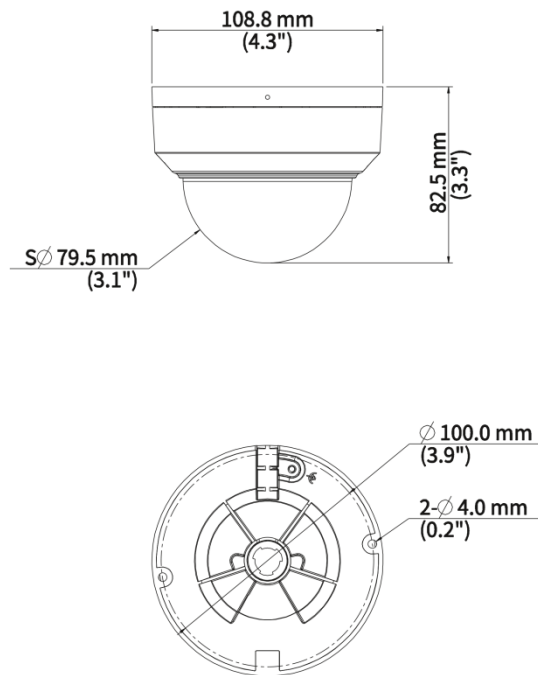

Protection	IP67 (IEC 60529) IK10 (IEC 62262)
EMC	CE-EMC (EN 55032, EN 61000-3-3, EN IEC 61000-3-2, EN 55035) FCC (FCC 47 CFR part15 B)
Safety	CE LVD (EN 62368-1) CB (IEC 62368-1) UL/CUL (UL 62368-1, CAN/CSA C22.2 No. 62368-1)
Environment	CE-RoHS (2011/65/EU;(EU)2015/863); WEEE (2012/19/EU);
General	
Power	DC 12 V±25%, PoE (IEEE 802.3af)
Power Consumption	Max. 3.5 W
Power Interface	Ø5.5 mm coaxial power plug
Dimensions	Ø109 mm × 83 mm (Ø4.3" × 3.3") (Ø × H)
Material	Metal + Plastic
Weight	0.34 kg (0.75 lb.)
Storage Environment	-40 °C to 70 °C (-40 °F to 158 °F), Humidity: ≤ 95% RH (non-condensing)
Working Environment	-30 °C to 60 °C (-22 °F to 140 °F), Humidity: ≤ 95% RH (non-condensing)
Surge Protection	4 KV
Web Client Language	4 Languages: English, Russian, Spanish, Vietnamese
Reset Button	N/A

Dimensions