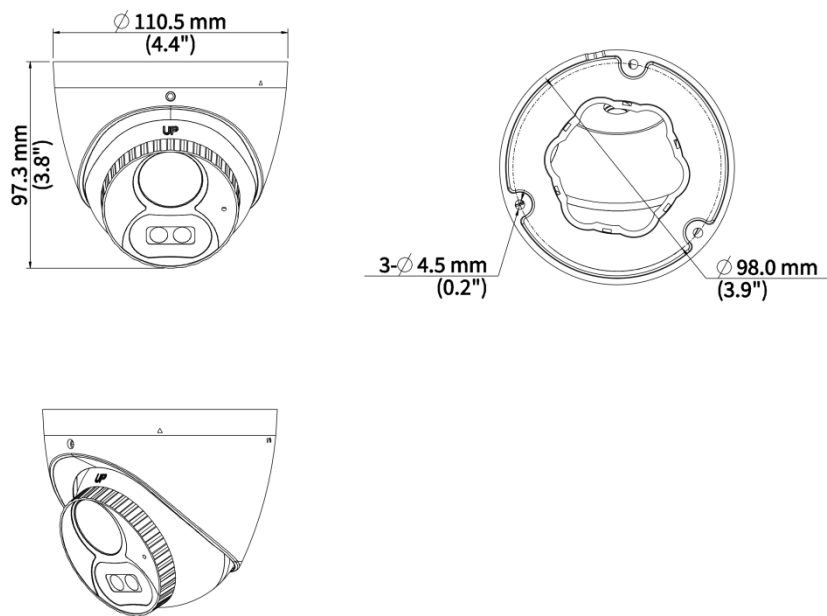

Video Output	BNC, supports TVI/AHD/CVI/CVBS
Operating Environment	
Temperature	-30°C to 60°C (-22°F to 140°F)
Humidity	≤ 95% RH (non-condensing)
Surge Protection	4 KV for power, 4 KV for video output interfaces
Ingress Protection	IP67
General	
Power	DC 12 V ± 25%
Power Consumption	MAX 3.4W
Mount	Wall Mount, Pole Mount, Corner Mount, Pendant Mount
Dimensions	Φ111mm*98mm (diameter*height)
Material	Graphene + Metal + Plastic
Weight	334g(0.74lb)

Dimensions