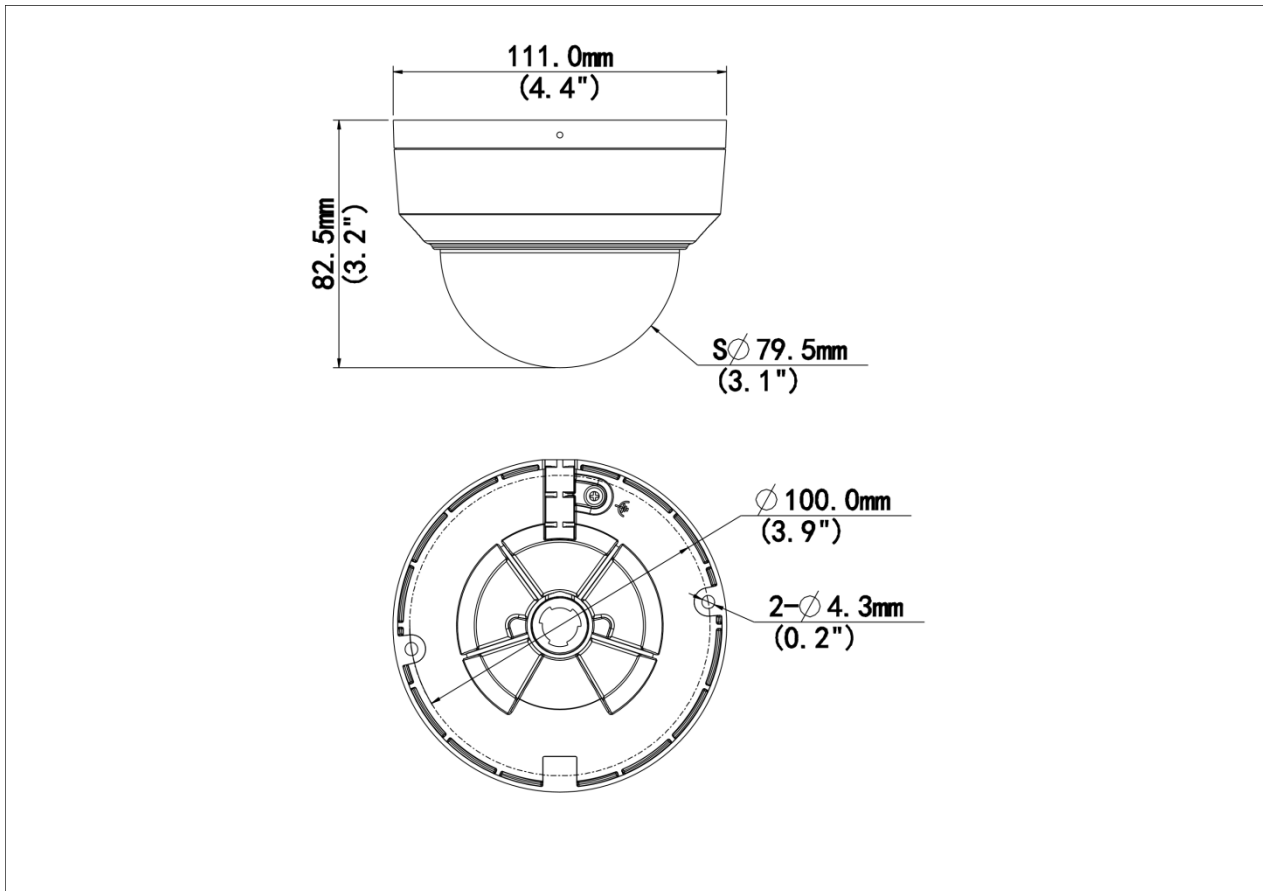

## Specifications

Model	IPC325LE-ADF28K-H	IPC325LE-ADF40K-H
<b>Camera</b>		
Max Resolution	5 MP	
Sensor	1/2.7" CMOS	
Min. Illumination	Colour: 0.003 lux ( F1.6, AGC ON) 0 Lux with IR on	
Day/Night	IR-cut filter with auto switch (ICR)	
Shutter	Auto/Manual, 1 ~ 1/100000s	
Adjustment Angle	Pan: 8° ~ 360°, Tilt: 0° ~ 68°, Rotate: 10° ~ 360°	
S/N	>52 dB	
WDR	120 dB	
<b>Lens</b>		
Focal Length	2.8 mm	4.0 mm
Iris Type	Fixed	
Iris	F1.6	
Field of View (H)	110.0°	91.2°
Field of View (V)	58.7°	43.7°
Field of View (D)	130°	95.3°
<b>DORI</b>		
DORI Distance (Lens)	2.8mm	4.0mm
DORI Distance (Detect)	63.0m(206.7t)	90.0m(295.3ft)
DORI Distance (Observe)	25.2m(82.7ft)	36.0m(118.1ft)
DORI Distance (Recognize)	12.6m(41.3ft)	18.0m(59.1ft)
DORI Distance (Identify)	6.3m(20.7ft)	9.0m(29.5ft)
<b>Illuminator</b>		
Supplemental Light	IR	

Protection	IP67 (IEC 60529) IK10 (IEC 62262)
<b>General</b>	
Power	DC 12V±25%, PoE (IEEE 802.3af)
Power Consumption	Max 4.4W
Power Interface	Ø5.5 mm coaxial power plug
Dimensions	Ø111 x 83mm (Ø4.4" x 3.3") (Ø x H)
Weight	0.35kg (0.77lb)
Material	Metal + Plastic
Working Environment	-30 °C to 60 °C (-22 °F to 140 °F), Humidity: ≤ 95% RH (non-condensing)
Storage Environment	-30 °C to 60 °C (-22 °F to 140 °F), Humidity: ≤ 95% RH (non-condensing)
Surge Protection	4 KV
Reset Button	Support
Web Client Language	13 Languages English, Simplified Chinese, Polish, German, Russian, French, Korean, Dutch, Czech, Portuguese, Spanish, Spanish (Europe), Italian

## Dimensions