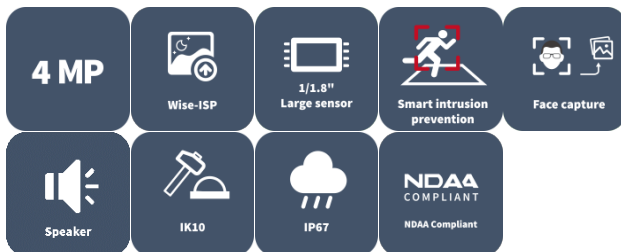

4MP OwlView Plus Tri-Guard Fixed Dual-light Turret Network Camera

IPC3634SE-ADF28(40)KMC-WP-11

Features

- High quality image with 4 MP, 1/1.8" CMOS sensor
- Features an F1.0 large-aperture lens
- 4 MP (2688 × 1520)@30/25 (default) fps; 4 MP (2560 × 1440)@30/25 fps; 3 MP (2304 × 1296)@30/25 fps; 1080P (1920 × 1080)@30/25 fps
- Ultra 265, H.265, H.264, MJPEG
- ColorHunter with Wise-ISP technology ensures 24-hour full-color images
- Intelligent perimeter protection, including cross line, intrusion, enter area, leave area detection
- Intelligent intrusion prevention system based on target classification significantly reduces false alarms caused by leaves, birds, and lights, accurately focusing on humans, vehicles, and non motor vehicles
- Intelligent people flow counting and crowd density monitoring
- Smart intrusion prevention with color retrieval
- ASM (auto scene match)
- 130 dB true WDR technology enables clear image in strong light scene
- Supports 9:16 corridor mode
- Alarm I/O: 1/1, audio I/O: 1/1
- Built-in dual-mic and speaker
- Smart IR, up to 30 m (98.4 ft) IR distance
- White light, up to 30 m (98.4 ft) warm light distance
- MicroSD, up to 512 GB