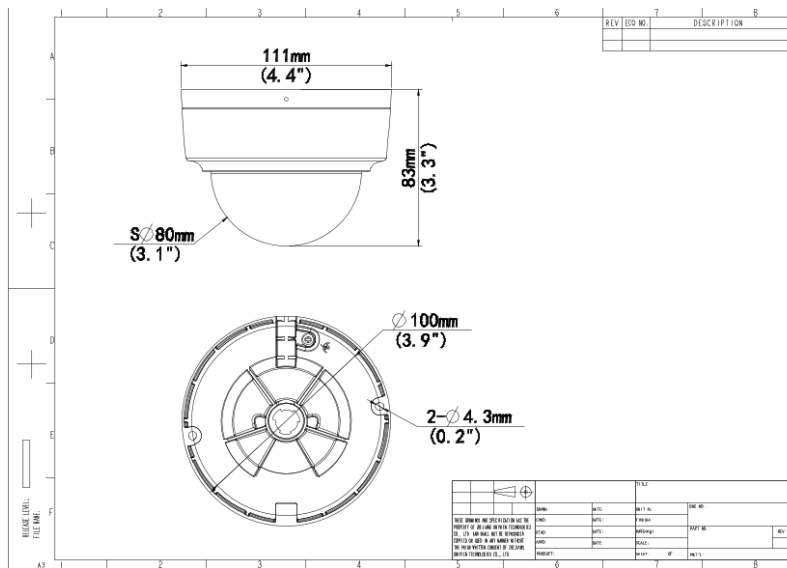

## Specifications

Camera	Description
Max Resolution	8MP
Sensor	1/2.8" CMOS
Min. Illumination	Colour: 0.002 lux (F1.6, AGC ON) 0 lux with IR on
Day/Night	IR-cut filter with auto switch (ICR)
Shutter	Auto/Manual, 1 ~ 1/100000s
Adjustment Angle	Pan: 0° ~ 352°, Tilt: 0° ~ 70°, Rotate: 0° ~ 350°
S/N	>56dB
WDR	130dB
Lens	Description
Focal Length	IPC328SS-ADF28K-I1:2.8 mm IPC328SS-ADF40K-I1:4.0 mm
Iris Type	Fixed
Iris	F1.6
Field of View (H)	IPC328SS-ADF28K-I1:97.49° IPC328SS-ADF40K-I1:88.35°
Field of View (V)	IPC328SS-ADF28K-I1:52.31° IPC328SS-ADF40K-I1:49.61°
Field of View (D)	IPC328SS-ADF28K-I1:102.29° IPC328SS-ADF40K-I1:94.19°
Lens Type	Fixed

## Dimensions