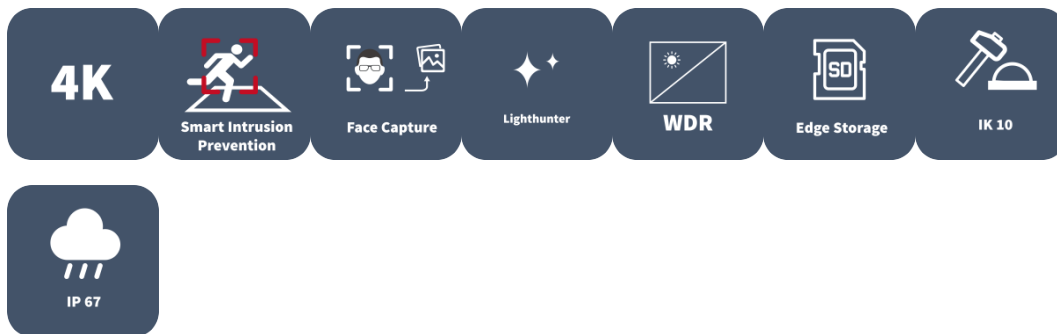

# 8MP LightHunter Intelligent Fixed IR Dome Network Camera

IPC328SS-ADF28(40)K-I1

## Features

- High quality image with 8MP, 1/2.8"CMOS sensor
- 8MP (3840\*2160)@ 30/25(default)fps; 5MP (3072\*1728)@ 30/25fps; 4MP (2560\*1440) @30/25fps; 2MP (1920\*1080) @30/25fps
- Ultra 265, H.265, H.264, MJPEG
- Intelligent perimeter protection, include cross line, intrusion, enter area, leave area detection
- Based on target classification, smart intrusion prevention significantly reduce false alarm caused by leaves, birds and lights etc., accurately focus on human and, motor vehicle and non-motor vehicle
- Intelligent
- Intelligent People Flow Counting and Crowd Density Monitoring
- Smart intrusion prevention with Color retrieval
- Auto Scene Match (ASM) (Only WDR)

- LightHunter technology ensures ultra-high image quality in low illumination environment
- 130dB true WDR technology enables clear image in strong light scene
- Support 9:16 Corridor Mode
- Alarm:1 in/1 out, Audio: 1 in/1 out
- Built-in Mic
- Smart IR, up to 40m (131ft) IR distance
- Supports 512 G Micro SD card
- IK10 vandal resistant and IP67 protection