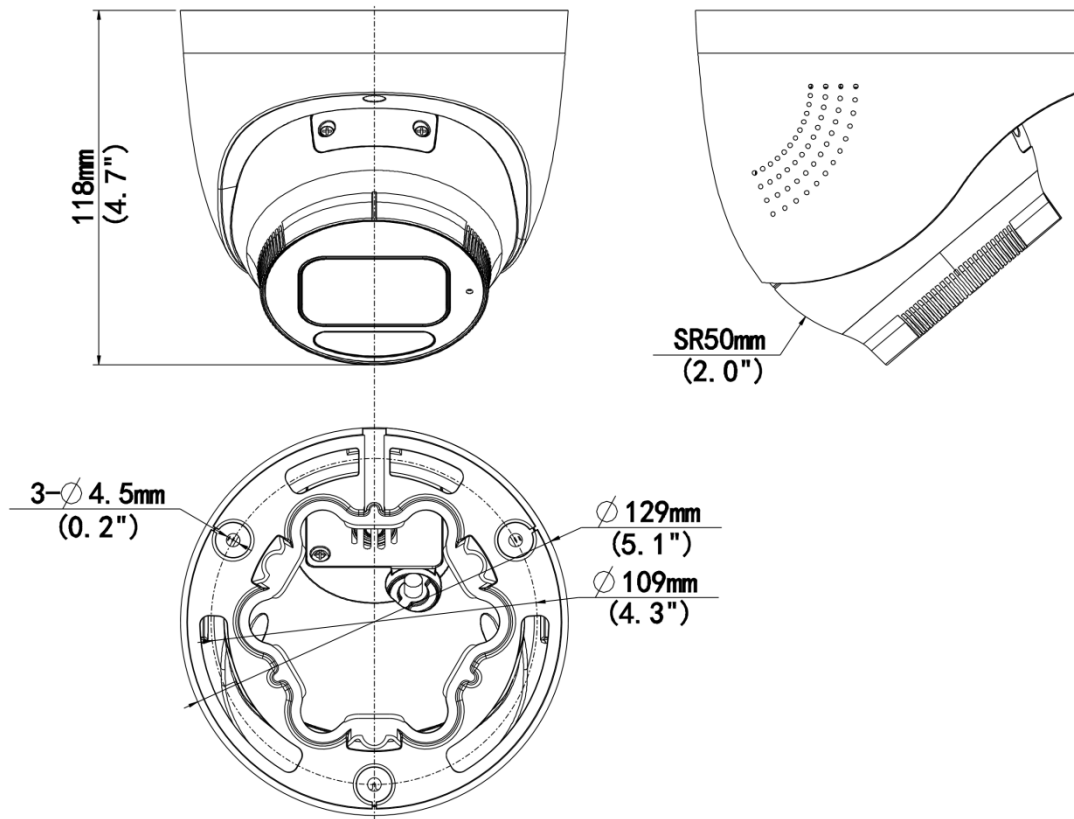

Dimensions

Accessories

TR-JB03-H-IN-V2 Junction Box for Metal Turret Camera(Support wiring from behind)	TR-SE24-IN Dome Pendant Mounting Pole 200mm	TR-SE24-A-IN Dome Pendant Mounting Pole 500mm
TR-CM24-IN Dome Pendant Mounting Bracket(Indoor)	TR-UC08-C-V2 Bullet&Dome Corner Mounting Bracket	TR-JB07/WM03-F-IN-V2 Wall Mounting Assembling Bracket with Back Hole for 3 Inch Hemisphere