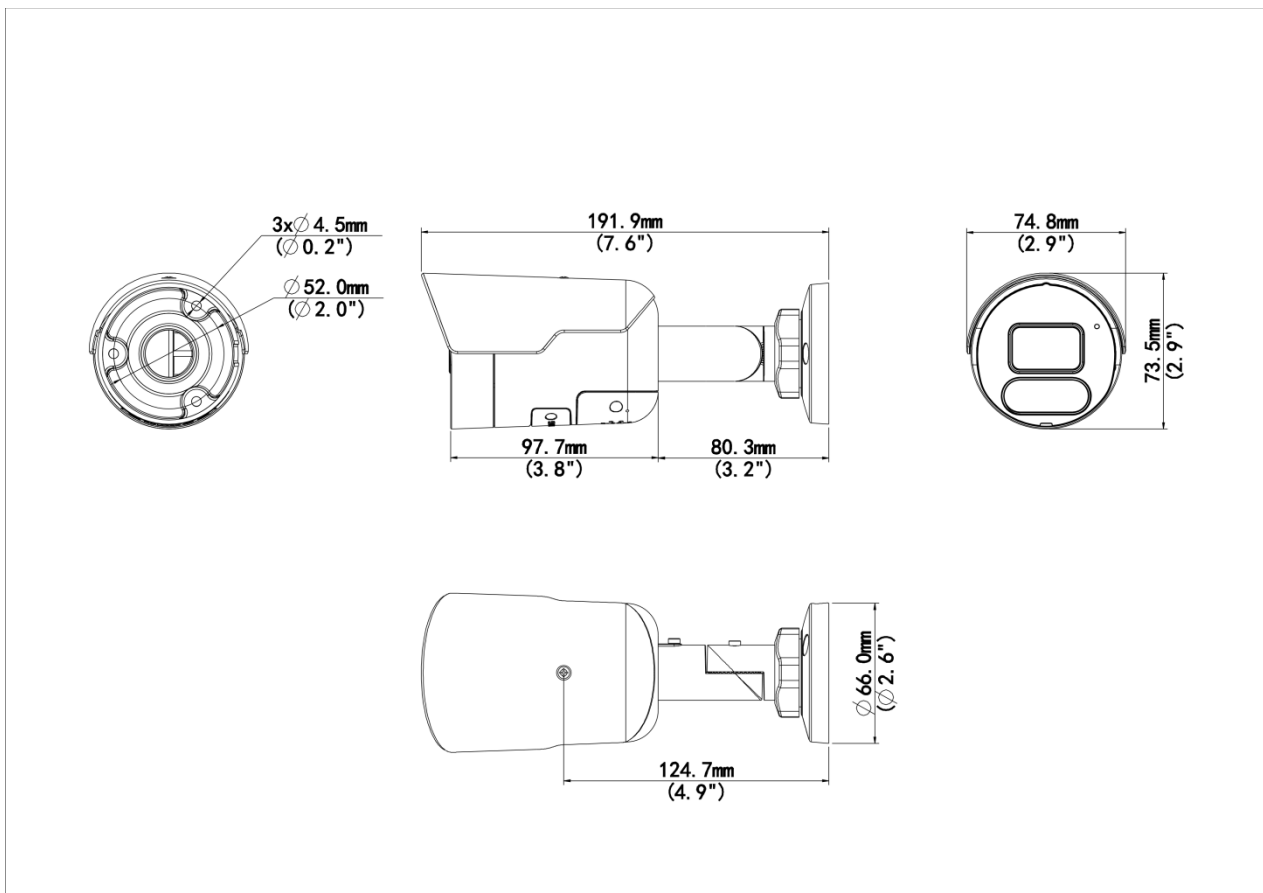

## Specifications

Model	IPC2124LE-ADF28KMC-DL	IPC2124LE-ADF40KMC-DL
<b>Camera</b>		
Max Resolution	4 MP	
Sensor	1/3.0" CMOS	
Min. Illumination	Colour: 0.003 lux ( F1.6, AGC ON) 0 Lux with light	
Day/Night	IR-cut filter with auto switch (ICR)	
Shutter	Auto/Manual, 1 ~ 1/100000s	
Adjustment Angle	Pan: 0° ~ 360°, Tilt: 0° ~ 90°, Rotate: 0° ~ 360°	
S/N	>52 dB	
WDR	120 dB	
<b>Lens</b>		
Focal Length	2.8 mm	4.0 mm

Iris Type	Fixed	
Iris	F1.6	
Field of View (H)	97.0°	79.0°
Field of View (V)	52.2°	42.3°
Field of View (D)	107.5°	85.1°
<b>DORI</b>		
DORI Distance (Lens)	2.8mm	4.0mm
DORI Distance (Detect)	63.0m(206.7ft)	90.0m(295.2ft)
DORI Distance (Observe)	25.2m(82.7ft)	36.0m(118.1ft)
DORI Distance (Recognize)	12.6m(41.3ft)	18.0m(59.1ft)
DORI Distance (Identify)	6.3m(20.7ft)	9.0m(29.5ft)
<b>Illuminator</b>		
Supplemental Light	Dual light	
Illumination Distance (IR)	30 m (98.4 ft)	
Illumination Distance (Warm Light)	30 m (98.4 ft)	
Wavelength	850 nm	
Light On/Off Control	Auto/Manual	
<b>Video</b>		
Video Compression	Ultra 265, H.265, H.264, MJPEG	
H.264 Code Profile	Baseline profile, Main profile, High profile	
Frame Rate	Main Stream: 4MP (2688*1520), Max 25fps;4MP (2560*1440), Max 25fps; 3MP (2304*1296), Max 30fps; 1080P (1920*1080), Max 30fps; 720P (1280*720), Max 30fps; Sub Stream: 720P (1280*720), Max 30fps; D1 (720*576), Max 30fps; 640*360,Max 30fps;	
Video Bit Rate	128 Kbps to 16 Mbps	
U-code	Support	

## Dimensions