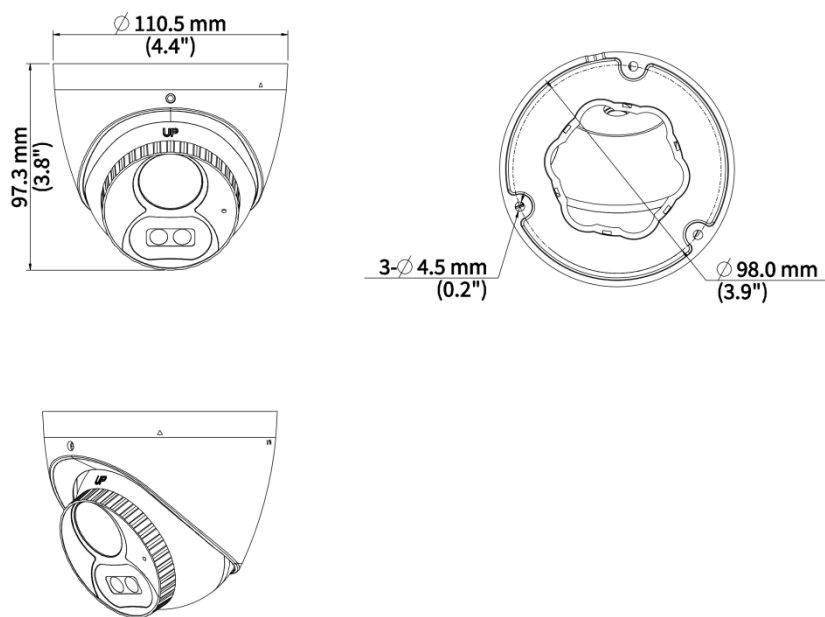

# Specifications

Model	UAC-T124-AF28LM	UAC-T124-AF40LM
<b>Camera</b>		
Max Resolution	4 MP	
Sensor Size	1/3.0" CMOS	
Min. Illumination	0.005 lux (F1.6, AGC ON) 0 lux (IR on)	
<b>Lens</b>		
Focus	2.8 mm	4.0 mm
Lens Mount	M12	
Angle of View (H)	97.7°	81.1°
Angle of View (V)	54.9°	41.0°
Angle of View (D)	111.9°	94.4°
<b>Illuminator</b>		
Illuminator Number	Two IR illuminators	
Illumination Distance	40m	
Lifetime	≥ 60000 hours	
<b>Video</b>		
Resolution	4MP: 2560 (H) × 1440 (V) 1080P: 1920 (H) × 1080 (V)	
Frame Rate	TVI: 4MP@25fps (default), 4MP@30fps, 1080P@25fps, 1080P@30fps AHD: 4MP@25fps, 4MP@30fps, 1080P@25fps, 1080P@30fps CVI: 4MP@25fps, 4MP@30fps, 1080P@25fps, 1080P@30fps CVBS: PAL, NTSC	
Shutter Time	PAL: 1/25s-1/50000s, NTSC: 1/30s-1/50000s	
<b>Image</b>		
Exposure Mode	Four modes: Global (default), BLC, HLC, DWDR	
Day/Night	Three modes: Auto (default), Day, Night	
Digital Noise Reduction	2D	
White Balance	Two modes: Auto (default), Manual	
WDR	DWDR	
Smart IR	Support	
Flip	Supports 180°horizontal flip, 180°vertical flip	
Digital Defog	N/A	
<b>Audio</b>		
Built-in Mic	Support	
Camera Audio	TVI: 4MP@25fps, 4MP@30fps, 1080P@25fps, 1080P@30fps CVI: 4MP@25fps, 4MP@30fps	
<b>Interface</b>		
Power Interface	5.5 mm Power Interface	
Video Output	BNC, supports TVI/AHD/CVI/CVBS	

Operating Environment	
Temperature	-30°C to 60°C (-22°F to 140°F)
Humidity	≤ 95% RH (non-condensing)
Surge Protection	4 KV for power, 4 KV for video output interfaces
Ingress Protection	IP67
General	
Power	DC 12 V ± 25%
Power Consumption	MAX 3.5W
Mount	Wall Mount, Pole Mount, Corner Mount, Pendant Mount
Dimensions	Φ111mm*98mm (diameter*height)
Material	Graphene + Metal + Plastic
Weight	334g(0.74lb)

## Dimensions