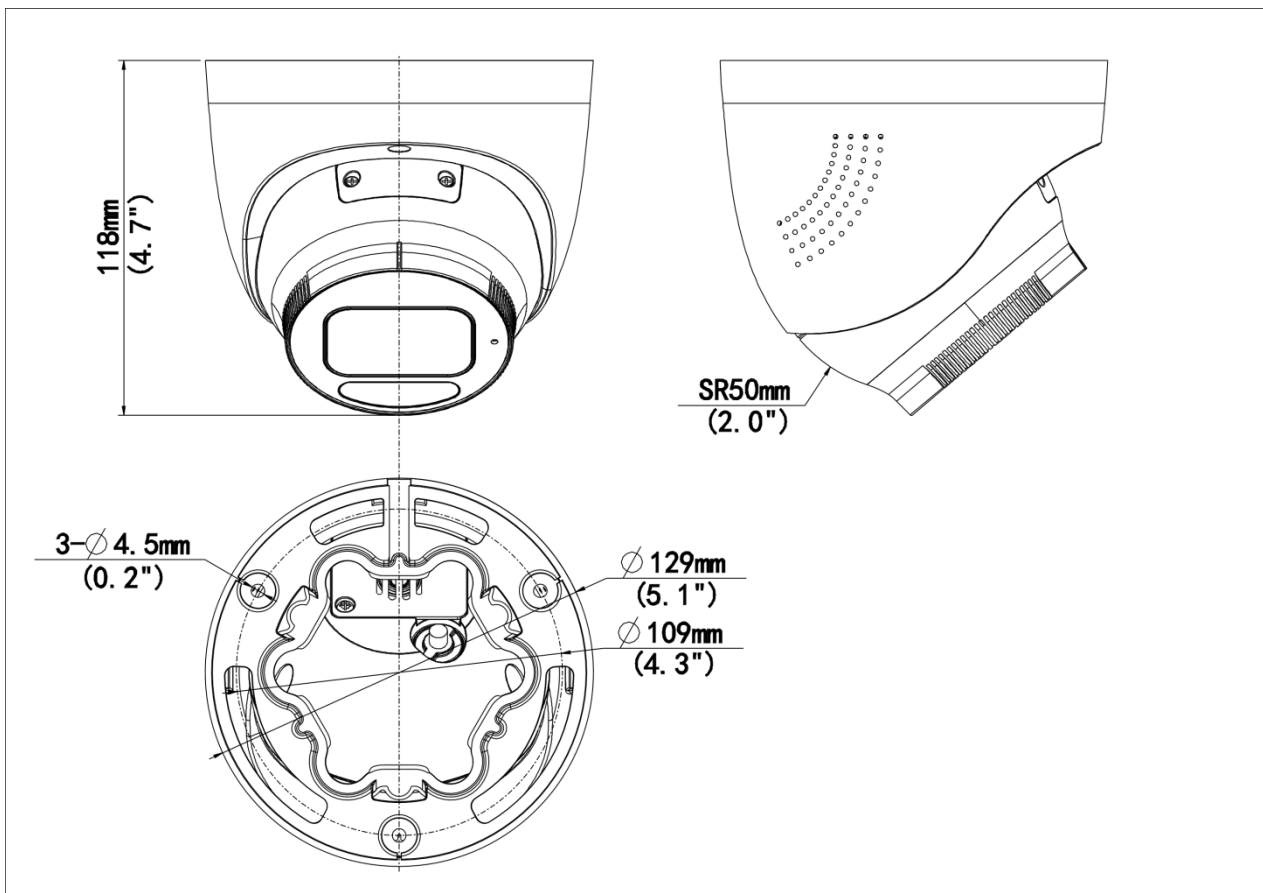

Surge Protection	4 KV
Reset Button	Support
Web Client Language	20 Languages Traditional Chinese, English, Simplified Chinese, Polish, German, Russian, French, Korean, Dutch, Czech, Portuguese (Europe), Portuguese (Brazil), Japanese, Thai, Turkish, Spanish (Latin America), Spanish (Europe), Hungarian, Italian, Vietnamese

Dimensions