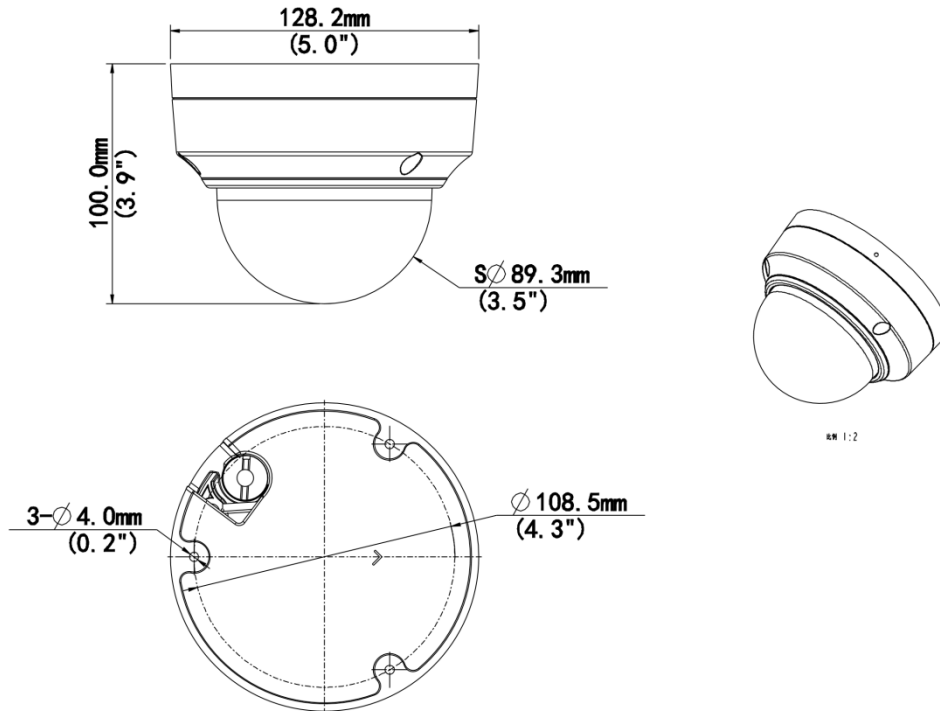

Web Client Language

20 Languages: Traditional Chinese, English, Simplified Chinese, Polish, German, Russian, French, Korean, Dutch, Czech, Portuguese (Europe), Portuguese (Brazil), Japanese, Thai, Turkish, Spanish (Latin America), Spanish (Europe), Hungarian, Italian, Vietnamese

Dimensions

Accessories

TR-JB03-H-IN

Junction Box for Metal Turret Camera
(Support wiring from behind)

TR-JB07/WM03-F-IN

Wall Mounting Assembling Bracket
with Back Hole for 3 Inch Hemisphere

e

TR-WM03-B-IN

Wall Mounting Assembling Bracket for
3 Inch Hemisphere