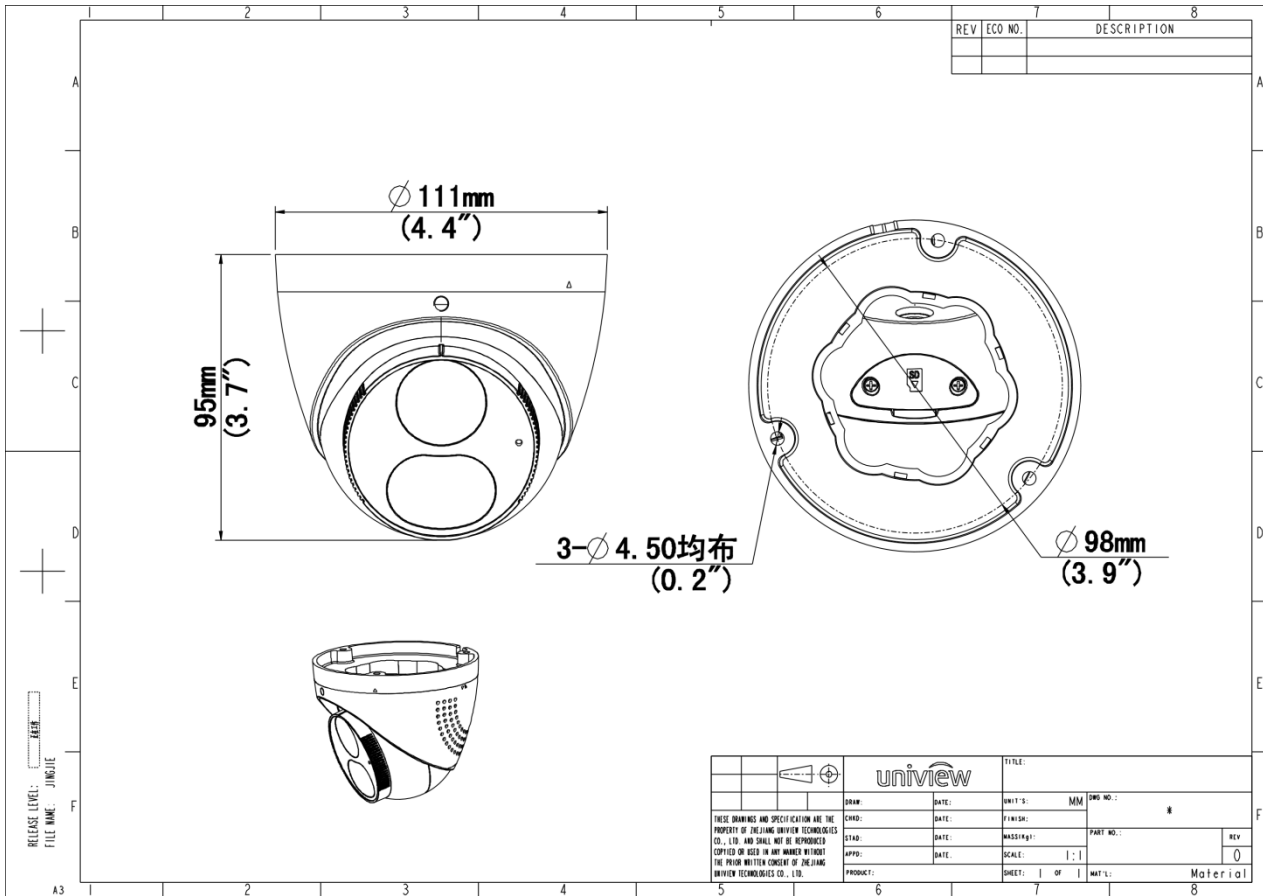

## Specifications

Model	IPC3614SB-ADF28KMC-I0	IPC3614SB-ADF40KMC-I0
<b>Camera</b>		
Max Resolution	4 MP	
Sensor	1/2.7" CMOS	
Min. Illumination	Colour: 0.002 lux ( F1.6, AGC ON) 0 Lux with light	
Day/Night	IR-cut filter with auto switch (ICR)	
Shutter	Auto/Manual, 1 ~ 1/100000s	
Adjustment Angle	Pan: 0° ~ 360°, Tilt: 0° ~ 80°, Rotate: 0° ~ 360°	
S/N	>52 dB	
WDR	120 dB	
<b>Lens</b>		
Focal Length	2.8 mm	4.0 mm
Iris Type	Fixed	
Iris	F1.6	
Field of View (H)	101.1°	83.7°
Field of View (V)	55.3°	44.9°
Field of View (D)	111.1°	89.2°
Lens Type	Fixed	
<b>DORI</b>		
DORI Distance (Lens)	2.8mm	4.0mm
DORI Distance (Detect)	63.0m(206.7ft)	90.0m(295.2ft)
DORI Distance (Observe)	25.2m(82.7ft)	36.0m(118.1ft)
DORI Distance (Recognize)	12.6m(41.3ft)	18.0m(59.1ft)

## Dimensions