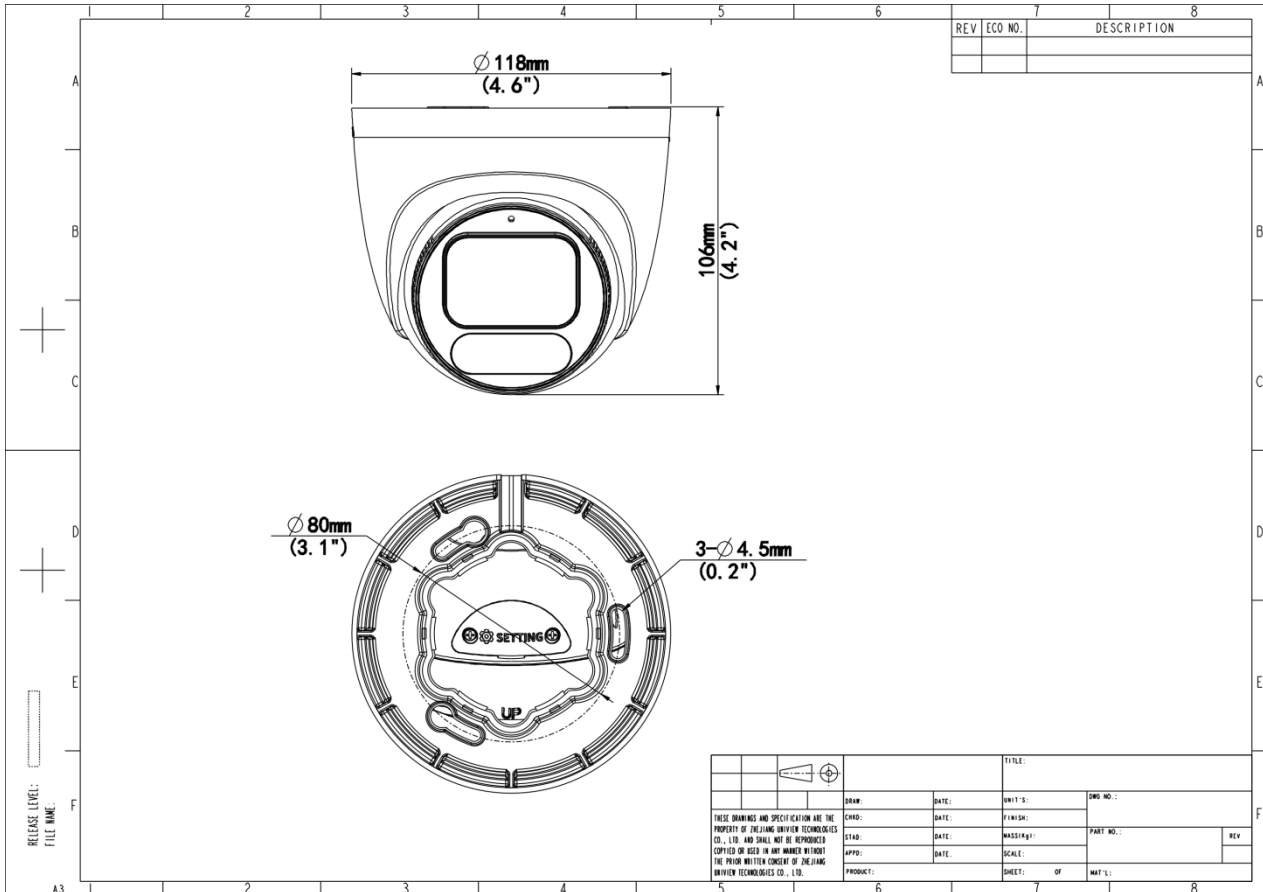

Specifications

Model	IPC3628LE-ADF28K-WP	IPC3628LE-ADF40K-WP
Camera		
Max Resolution	8 MP	
Sensor	1/1.8" CMOS	
Min. Illumination	Colour: 0.0003 lux (F1.0, AGC ON)	
Shutter	Auto/Manual, 1 ~ 1/100000s	
Adjustment Angle	Pan: 0° ~ 360°, Tilt: 0° ~ 90°, Rotate: 0° ~ 360°	
S/N	>52 dB	
WDR	120 dB	
Lens		
Focal Length	2.8 mm	4.0 mm
Iris Type	Fixed	
Iris	F1.0	
Field of View (H)	111.0°	94.2°
Field of View (V)	63.0°	51.0°
Field of View (D)	131.0°	111.7°
Lens Type	Fixed	
DORI		
DORI Distance (Lens)	2.8mm	4.0mm
DORI Distance (Detect)	63.0 (206.7ft)	90.0(295.3ft)
DORI Distance (Observe)	25.2 (82.7ft)	36.0(118.1ft)
DORI Distance (Recognize)	12.6 (41.3ft)	18.0(59.1ft)
DORI Distance (Identify)	6.3 (20.7ft)	9.0(29.5ft)
Illuminator		
Supplemental Light	Warm light	
Illumination Distance (Warm Light)	30 m (98.4 ft)	
Light On/Off Control	Auto/Manual	
Video		
Video Compression	Ultra 265, H.265, H.264, MJPEG	

General	
Power	DC 12V±25%, PoE (IEEE 802.3af)
Power Consumption	Max 3.9W
Power Interface	Ø5.5 mm coaxial power plug
Dimensions	Ø118 x 106mm (Ø4.6" x 4.2") (Ø x H)
Weight	0.48kg(1.06lb)
Material	Metal + Plastic
Working Environment	-30 °C to 60 °C (-22 °F to 140 °F), Humidity: ≤ 95% RH (non-condensing)
Storage Environment	-30 °C to 60 °C (-22 °F to 140 °F), Humidity: ≤ 95% RH (non-condensing)
Surge Protection	4 KV
Reset Button	Support
Web Client Language	13 Languages: English, Simplified Chinese, Polish, German, Russian, French, Korean, Dutch, Czech, Portuguese, Spanish, Spanish (Europe), Italian

Dimensions

Aggregate product size diagram using IPC3628LE-ADF28K-WP as an example

Accessories

TR-JB03-I-IN

Junction Box for Plastic Turret Camera
(Support wiring from behind)

TR-SE24-IN

Dome Pendant Mounting Pole 200mm