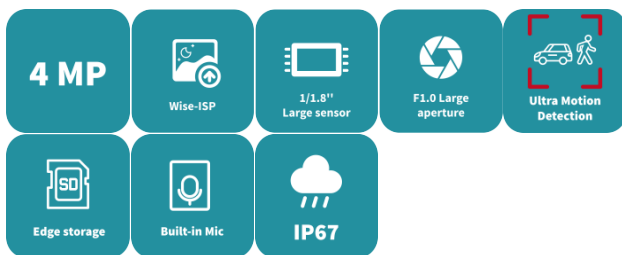

4MP ColorHunter Wise-ISP Fixed Warm Light Bullet Network Camera

IPC-B244-ADF28(40)K-WP

Features

- High quality image with 4 MP, 1/1.8" CMOS sensor and F1.0 large aperture lens
- 4 MP (2560 × 1440)@25/20 fps; 3 MP (2304 × 1296)@30/25 fps; 1080P (1920 × 1080)@30/25 fps
- Ultra 265, H.265, H.264, MJPEG
- Supports ColorHunter with Wise-ISP technology, deeply optimizing color, detail, and smear effects in extremely low-light scenes
- 120 dB true WDR technology enables clear image in strong light scene
- Supports 9:16 corridor mode
- Built-in mic
- White light, up to 30 m (98.4 ft.) warm light distance
- MicroSD, up to 512 GB
- IP67 protection
- Supports PoE power supply
- 3-axis