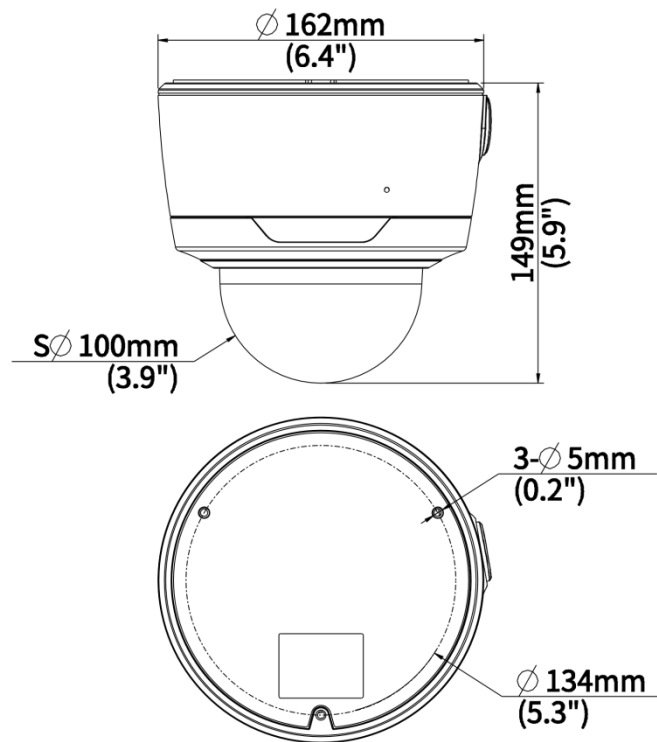

## Specifications

Model	IPC3735SS-ADZK-I1
<b>Camera</b>	
Max Resolution	5 MP
Sensor	1/2.7" CMOS
Min. Illumination	Colour: 0.002 lux (F1.2, AGC ON) 0 lux with IR on
Day/Night	IR-cut filter with auto switch (ICR)
Shutter	Auto/Manual, 1 ~ 1/100000s
Adjustment Angle	Pan: 3° ~ 360°, Tilt: 0° ~ 68°, Rotate: 3° ~ 360°
S/N	>56 dB
WDR	130 dB
<b>Lens</b>	
Focal Length	2.7 to 13.5 mm
Iris Type	Fixed
Iris	F1.2
Field of View (H)	106.3°~ 32.5°
Field of View (V)	53.5°~ 18.0°
Field of View (D)	126.0°~ 38.5°
Lens Type	Motorized
<b>DORI</b>	
DORI Distance (Lens)	2.7mm, 13.5mm
DORI Distance (Detect)	60.8m(199ft), 303.8m(996.7ft)
DORI Distance (Observe)	24.3m(79.7ft), 121.5m(398.6ft)
DORI Distance (Recognize)	12.2m(40ft), 60.8m(199.5ft)
DORI Distance (Identify)	6.1m(20ft), 30.4m(99.7ft)
<b>Illuminator</b>	
Supplemental Light	IR

## Dimensions