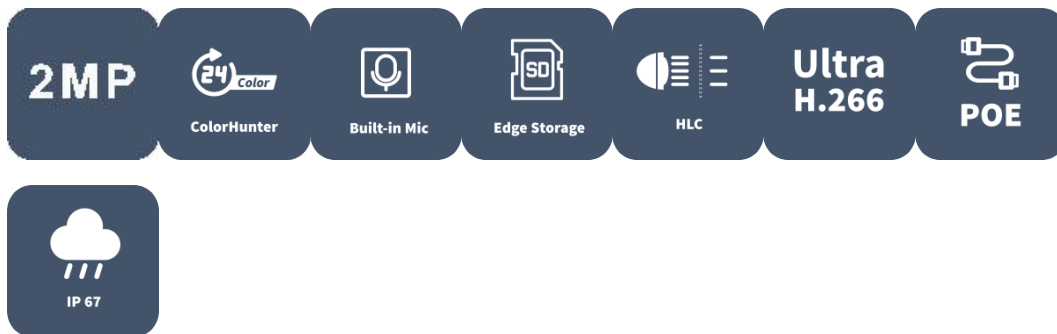

2MP HD ColorHunter Fixed Eyeball Network Camera

IPC3612LB-AF28K-DL

Features

- High quality image with 2MP, 1/2.9"CMOS sensor
- 2MP (1920*1080)@30/25fps; 720P (1280*720)@30/25fps
- Ultra H.265,H.265, H.264
- Built-in Mic
- Smart IR, up to 30m (98ft) IR distance
- Warm Light, up to 30m (98ft) warm light distance
- 2D/3D DNR (Digital Noise Reduction)
- Support 512GB Micro SD card
- IP67 protection
- Support PoE power supply

- 3-Axis

Specifications

Camera	Description
Max Resolution	2 MP
Sensor	1/2.9" CMOS
Min. Illumination	Colour: 0.005 lux (F1.6, AGC ON) 0 Lux with light
Day/Night	IR-cut filter with auto switch (ICR)
Shutter	Auto/Manual, 1 ~ 1/100000s
Adjustment Angle	Pan: 0° ~ 360°, Tilt: 0° ~ 80°, Rotate: 0° ~ 360°
S/N	>52dB
WDR	DWDR
Lens	Description
Focal Length	2.8 mm
Iris Type	Fixed
Iris	F1.6
Field of View (H)	101.1°
Field of View (V)	55.0°
Field of View (D)	111.0°
Lens Type	Fixed
DORI	Description
DORI Distance (Lens)	2.8mm
DORI Distance (Detect)	45.0(147.6ft)
DORI Distance (Observe)	18.0(59.1ft)
DORI Distance (Recognize)	9.0(29.5ft)
DORI Distance (Identify)	4.5(14.8ft)
Illuminator	Description
Supplemental Light	Dual Light
Illumination Distance (IR)	30 m (98.4 ft)
Illumination Distance (Warm Light)	30 m (98.4 ft)