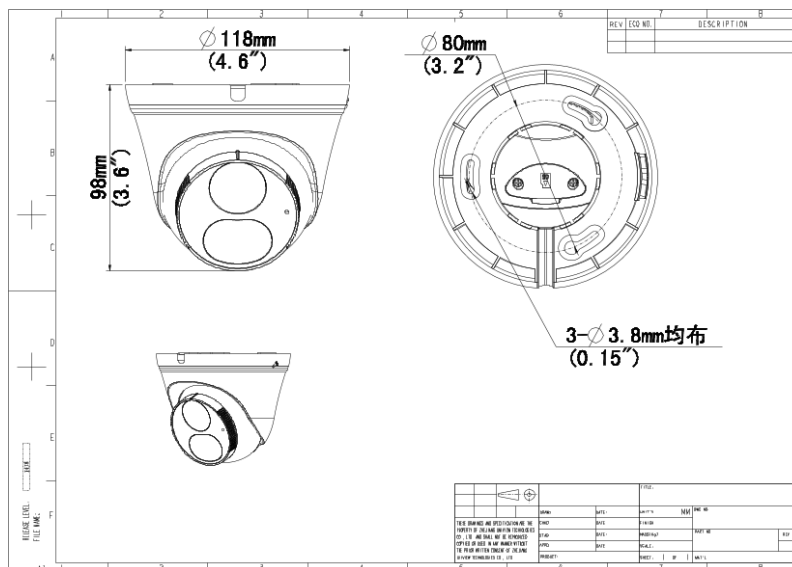

General	Description
Power	DC 12V±25%, PoE (IEEE 802.3af)
Power Consumption	Max 4.5W
Power Interface	Ø 5.5 mm coaxial power plug
Dimensions	Ø118 x 98mm (Ø4.6" x 3.9") (Ø x H)
Weight	0.29kg(0.64lb)
Material	Metal + Plastic
Working Environment	-30 °C ~ 60 °C (-22 °F ~ 140 °F), Humidity: ≤95% RH (non-condensing)
Storage Environment	-30 °C ~ 60 °C (-22 °F ~ 140 °F), Humidity: ≤95% RH (non-condensing)
Surge Protection	4 KV
Reset Button	N/A
Web Client Language	4 Languages English, Russian, Spanish, Vietnamese

Dimensions