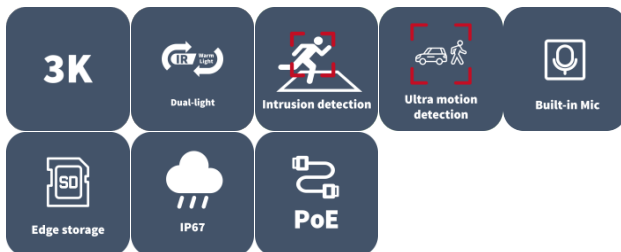

6MP HD Smart Dual Light Fixed Turret Network Camera IPC3616LE-ADF28K-DL

Features

- High quality image with 6 MP, 1/2.4" CMOS sensor
- 6 MP (3200 × 1800)@25/20 fps; 4 MP (2560 × 1440)@30/25 fps; 3 MP (2304 × 1296)@30/25 fps; 1080P (1920 × 1080)@30/25 fps
- Ultra 265, H.265, H.264, MJPEG
- Supports ultra motion detection
- Supports cross line and intrusion (based on human body detection)
- Built-in mic
- Smart IR, up to 30 m (98.4 ft.) IR distance
- Warm light, up to 30 m (98.4 ft.) warm light distance
- MicroSD, up to 512 GB
- IP67 protection
- Supports PoE power supply
- 3-axis

Specifications

Model	IPC3616LE-ADF28K-DL
Camera	
Max Resolution	6 MP
Sensor	1/2.4" CMOS
Min. Illumination	Color: 0.003 Lux (F1.6, AGC ON), 0 Lux with light
Shutter	Auto/Manual, 1 ~ 1/100000s
Adjustment Angle	Pan: 0° to 360°, Tilt: 0° to 80°, Rotate: 0° to 360°
S/N	>52 dB
WDR	120 dB
Lens	
Focal Length	2.8 mm
Iris Type	Fixed
Iris	F1.6
Field of View (H)	102.73°
Field of View (V)	53.95°
Field of View (D)	106.97°
Lens Type	Fixed
DORI	
DORI Distance (Lens)	2.8 mm
DORI Distance (Detect)	63.1 m (207.0 ft.)
DORI Distance (Observe)	25.2 m (82.7 ft.)
DORI Distance (Recognize)	12.6 m (41.3 ft.)
DORI Distance (Identify)	6.3 m (20.7 ft.)
Illuminator	
Supplemental Light	Dual light
Illumination Distance (IR)	30 m (98.4 ft.)
Illumination Distance (Warm Light)	30 m (98.4 ft.)
Wavelength	850 nm
Video	
Video Compression	Ultra 265, H.265, H.264, MJPEG
H.264 Code Profile	Baseline profile, Main profile, High profile
Frame Rate	Main Stream: 6 MP (3200 × 1800), max. 25 fps; 4 MP (2560 × 1440), max. 30 fps; 3 MP (2304 × 1296), max. 30 fps; 1080P (1920 × 1080), max. 30 fps; 720P (1280 × 720), max. 30 fps; Sub Stream: 720P (1280 × 720), max. 30 fps; D1 (720 × 576), max. 30 fps; 640 × 360, max. 30 fps; 2CIF (704 × 288), max. 30 fps; CIF (352 × 288), max. 30 fps;
Video Bit Rate	128 Kbps to 16 Mbps
U-code	Support
OSD	Up to 4 OSDs
Privacy Mask	Up to 4 areas
ROI	Support