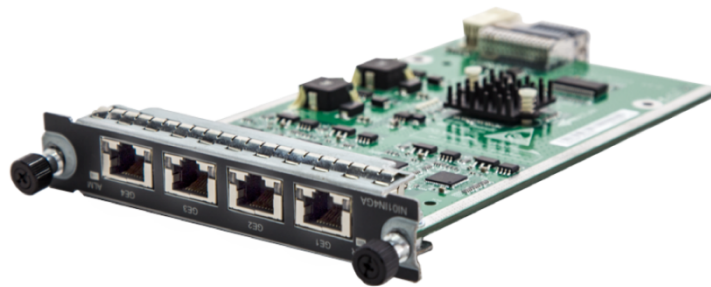

4 Port Gigabit Ethernet Interface Module

FB-IN4GA-NB

Features

- The 4-port Gigabit Ethernet card is an electrical port type

Specifications

Model	FB-IN4GA-NB
Interface Card	
Interface type	electrical port
Port speed	1GE
Number of network ports	4

Ordering Info

Product Model	Description
FB-IN4GA-NB	4 Port Gigabit Ethernet Interface Module

Zhejiang Uniview Technologies Co., Ltd.

No. 369, Xietong Road, Xixing Sub-district, Binjiang District, Hangzhou City, 310051, Zhejiang Province, China