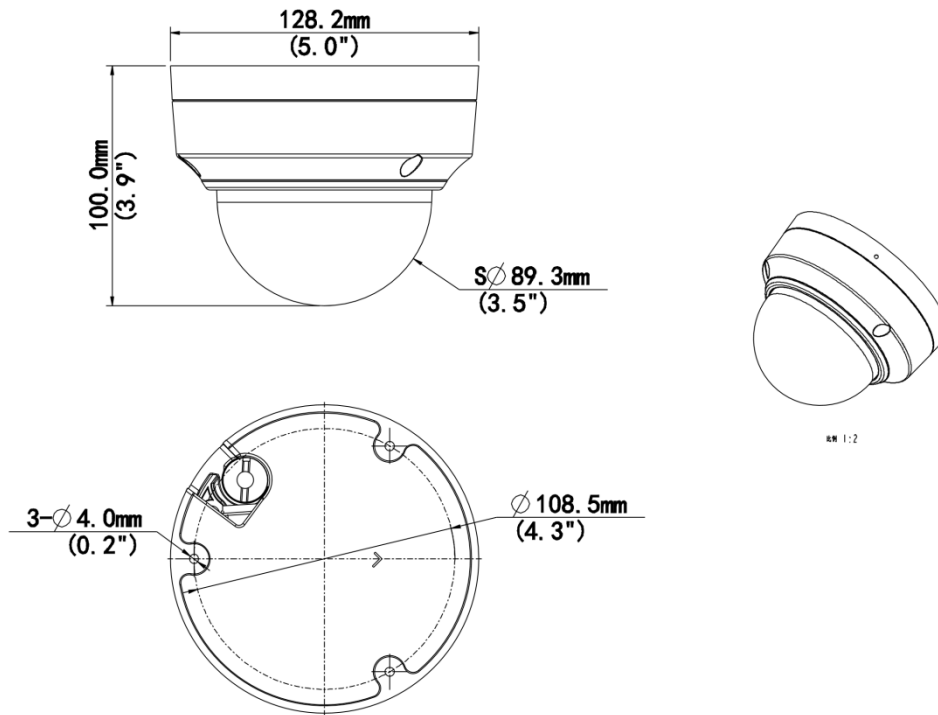

Dimensions

Accessories

TR-JB03-H-IN-V2 Junction Box for Metal Turret Camera(Support wiring from behind)	TR-A01-IN NPT 3/4" Waterproof Cable Gland	TR-SE24-IN Dome Pendant Mounting Pole 200mm
TR-SE24-A-IN Dome Pendant Mounting Pole 500mm	TR-CM24-IN Dome Pendant Mounting Bracket(Indoor)	TR-UC08-C-V2 Bullet&Dome Corner Mounting Bracket