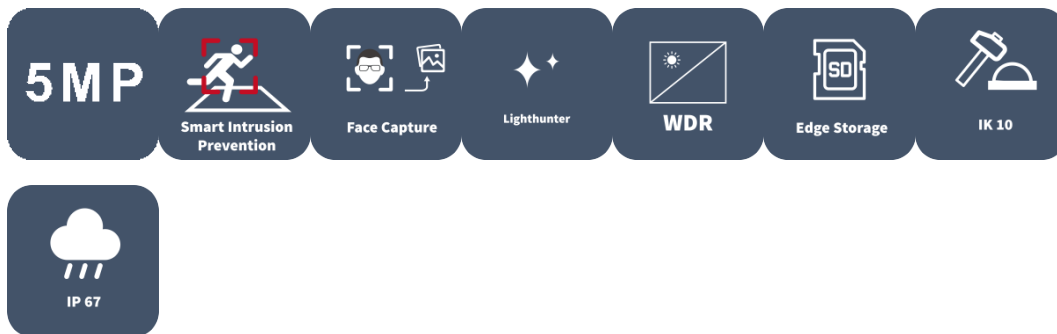

# 5MP HD Intelligent LightHunter IR Fixed Dome Network Camera

IPC325SS-ADF28(40)K-I1

## Features

- High quality image with 5MP, 1/2.7"CMOS sensor
- 5MP (2880\*1620)@ 30/25(default)fps; 4MP (2560\*1440)@ 30/25fps; 3MP (2304\*1296) @30/25fps; 2MP (1920\*1080) @30/25fps
- Ultra 265, H.265, H.264, MJPEG
- Intelligent perimeter protection, include cross line, intrusion, enter area, leave area detection
- Based on target classification, smart intrusion prevention significantly reduce false alarm caused by leaves, birds and lights etc., accurately focus on human and, motor vehicle and non-motor vehicle
- Intelligent
- Intelligent People Flow Counting and Crowd Density Monitoring
- Smart intrusion prevention with Color retrieval
- Auto Scene Match (ASM) (Only WDR)

- LightHunter technology ensures ultra-high image quality in low illumination environment
- 130dB true WDR technology enables clear image in strong light scene
- Support 9:16 Corridor Mode
- Alarm:1 in/1 out, Audio: 1 in/1 out
- Smart IR, up to 40m (131ft) IR distance
- Supports 512 G Micro SD card
- IK10 vandal resistant and IP67 protection