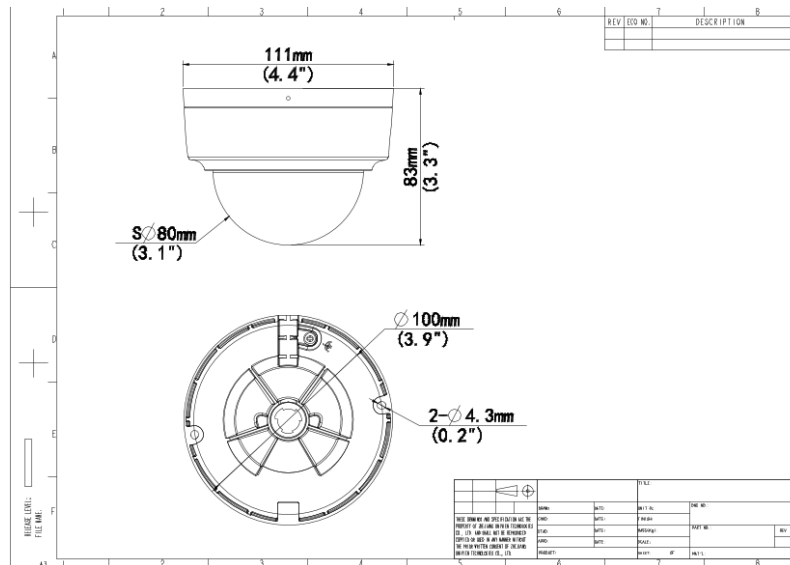

## Specifications

Camera	Description
Max Resolution	5MP
Sensor	1/2.7" CMOS
Min. Illumination	Colour: 0.002 lux (F1.6, AGC ON) 0 lux with IR on
Day/Night	IR-cut filter with auto switch (ICR)
Shutter	Auto/Manual, 1 ~ 1/100000s
Adjustment Angle	Pan: 0° ~ 352°, Tilt: 0° ~ 70°, Rotate: 0° ~ 350°
S/N	>52dB
WDR	130dB
Lens	Description
Focal Length	IPC325SS-ADF28K-I1:2.8 mm IPC325SS-ADF40K-I1:4.0 mm
Iris Type	Fixed
Iris	F1.6
Field of View (H)	IPC325SS-ADF28K-I1:110.0° IPC325SS-ADF40K-I1:91.2°
Field of View (V)	IPC325SS-ADF28K-I1:58.7° IPC325SS-ADF40K-I1:43.7°
Field of View (D)	IPC325SS-ADF28K-I1:130° IPC325SS-ADF40K-I1:95.3°
DORI	Description
DORI Distance (Lens)	IPC325SS-ADF28K-I1:2.8mm

## Dimensions