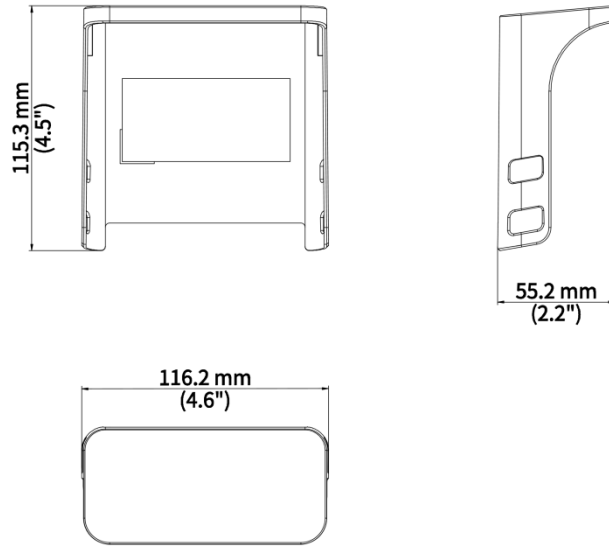

Sunshade EP-CS573

Overview

EP-CS573 is a sunshade for smart recognition terminals.

Features

- Supports OET-573* series smart recognition terminals.

Specifications

Model	EP-CS573
Hardware Specification	
Dimensions (L x W x H)	116mm*117mm*69mm
Weight	57g
Operating Environment	Indoor/outdoor
Terminal Support	OET-573*
Physical	
Material	Plastic

Ordering Info

Product Model	Description
EP-CS573	573 Sun Visor

Dimensions

Unlimited New View

Zhejiang Uniview Technologies Co., Ltd.

<http://www.uniview.com>

overseasbusiness@uniview.com; globalsupport@uniview.com