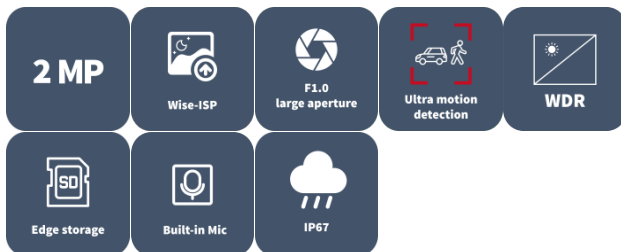

2MP ColorHunter with Wise-ISP Fixed Bullet Network Camera IPC2312LE-ADF28(40)KM-WP

Features

- High quality image with 1080P, 1/2.7" CMOS sensor and F1.0 large aperture lens
- 1080P (1920 × 1080)@30/25 fps; 720P (1280 × 720)@30/25 fps
- Ultra 265, H.265, H.264, MJPEG
- Supports ColorHunter with Wise-ISP technology, deeply optimizing color, detail, and smear effects in extremely low-light scenes
- 120 dB true WDR technology enables clear image in strong light scene
- Supports 9:16 corridor mode
- Built-in mic
- White light, up to 30 m (98.4 ft.) warm light distance
- MicroSD, up to 512 GB
- IP67 protection
- Supports PoE power supply
- 3-axis