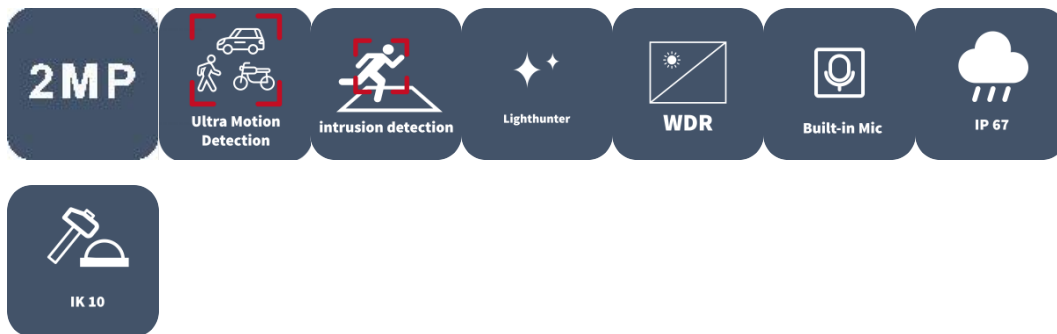

2MP HD Intelligent LightHunter IR VF Dome Network Camera

IPC3232SB-ADZK-I0

Features

- High quality image with 2MP, 1/2.8"CMOS sensor
- 2MP (1920*1080)@30/25fps; 720P (1280*720)@30/25fps
- Ultra 265, H.265, H.264, MJPEG
- Smart intrusion prevention, include cross line, intrusion, enter area, leave area detection
- Based on target classification, smart intrusion prevention significantly reduce false alarm caused by leaves, birds and lights etc., accurately focus on human and, motor vehicle and non-motor vehicle
- Intelligent
- Intelligent People Flow Counting and Crowd Density Monitoring
- LightHunter technology ensures ultra-high image quality in low illumination environment
- 120dB true WDR technology enables clear image in strong light scene
- Support 9:16 Corridor Mode

- Built-in Mic
- Alarm:1 in/1 out, Audio: 1 in/1 out
- Smart IR, up to 40m (131ft) IR distance
- Supports 512 G Micro SD card
- IK10 vandal resistant and IP67 protection

Specifications

| Camera | Description |
|---------------------------|---|
| Sensor | 1/2.8" CMOS |
| Min. Illumination | Colour:0.001 lux (F1.2, AGC ON) 0 lux with IR |
| Day/Night | IR-cut filter with auto switch (ICR) |
| Shutter | Auto/Manual, 1 ~ 1/100000s |
| Adjustment Angle | Pan: 0° ~ 355°, Tilt: 0° ~ 80°, Rotate: 0° ~ 355° |
| S/N | >52dB |
| WDR | 120dB |
| Lens | Description |
| Focal Length | 2.7 ~ 13.5 mm |
| Iris | F1.2 |
| Field of View (H) | 107.4°~ 29.2° |
| Field of View (V) | 54.2°~ 16.3° |
| Field of View (D) | 111.0°~33.1° |
| Lens Type | Motorized |
| DORI | Description |
| DORI Distance (Lens) | 2.7mm, 13.5mm |
| DORI Distance (Detect) | 41.9m(142.39ft), 209.5m(142.39ft) |
| DORI Distance (Observe) | 16.8m(57.09ft), 83.8m(57.09ft) |
| DORI Distance (Recognize) | 8.4m(28.54ft), 41.9m(28.54ft) |
| DORI Distance (Identify) | 4.2m(14.11ft), 20.9m(14.11ft) |
| Illuminator | Description |
| Supplemental Light | IR |