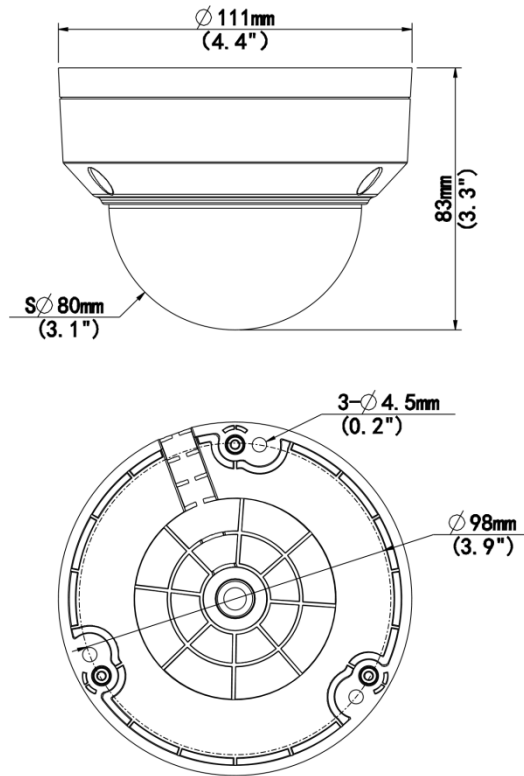

## Specifications

Model	UAC-D112-F28	UAC-D112-F40
<b>Camera</b>		
Max Resolution	2 MP	
Sensor Size	1/3.0" CMOS	
Min. Illumination	0.02 lux (F2.0, AGC ON) 0 lux (IR on)	
<b>Lens</b>		
Focus	2.8 mm	4.0 mm
Lens Mount	M12	
Angle of View (H)	90.5°	80.2°
Angle of View (V)	49.6°	40.7°
Angle of View (D)	109.5°	90.5°
<b>Illuminator</b>		
Illuminator Number	One IR illuminator	
Illumination Distance	20m	
Lifetime	≥ 60000 hours	
<b>Video</b>		
Resolution	1080P: 1920(H)×1080(V) 720P: 1280(H) ×720(V)	
Frame Rate	TVI: 1080P@25fps (default), 1080P@30fps; 720P@25fps, 720P@30fps AHD: 1080P@25fps, 1080P@30fps; 720P@25fps, 720P@30fps CVI: 1080P@25fps, 1080P@30fps; 720P@25fps, 720P@30fps CVBS: PAL, NTSC	
Shutter Time	PAL: 1/25s-1/50000s, NTSC: 1/30s-1/50000s	
<b>Image</b>		
Exposure Mode	Four modes: Global (default), BLC, HLC, DWDR	
Day/Night	Three modes: Auto (default), Day, Night	
Digital Noise Reduction	2D	
White Balance	Two modes: Auto (default), Manual	
WDR	DWDR	
Smart IR	Support	
Flip	Supports 180°horizontal flip, 180°vertical flip	
Digital Defog	N/A	
<b>Audio</b>		
Built-in Mic	N/A	
Camera Audio	N/A	
<b>Interface</b>		
Power Interface	5.5 mm Power Interface	
Video Output	BNC, supports TVI/AHD/CVI/CVBS	
<b>Operating Environment</b>		

Temperature	-30°C to 60°C (-22°F to 140°F)
Humidity	≤ 95% RH (non-condensing)
Surge Protection	4kV for power, 4kV for video output interfaces
Ingress Protection	IP67
General	
Power	DC 12 V ± 25%
Power Consumption	MAX 2.2W
Mount	Wall Mount, Pole Mount, Corner Mount, Tilted Mount, Pendant Mount
Dimensions	Φ111mm*83mm (diameter*height)
Material	Plastic
Weight	233g(0.51lb)

## Dimensions