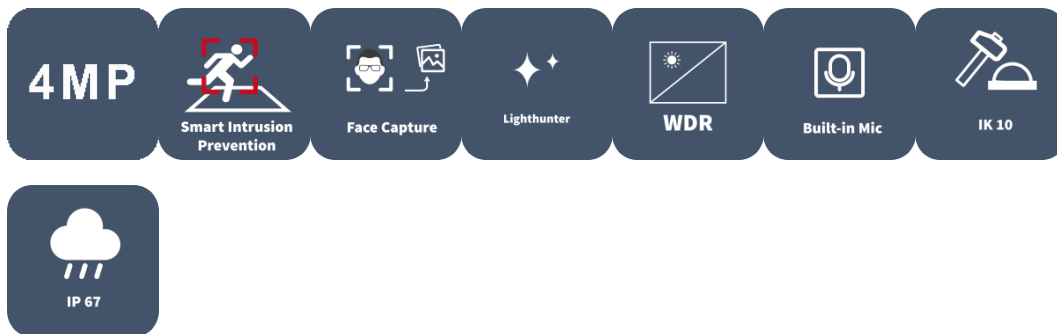

# 4MP HD Intelligent LightHunter IR VF Eyeball Network Camera

IPC3634SS-ADZK-I1

## Features

- High quality image with 4MP, 1/3"CMOS sensor
- 4MP (2688\*1520)@ 30/25fps; 4MP (2560\*1440)@ 30/25fps; 3MP (2304\*1296) @ 30/25fps; 2MP (1920\*1080) @30/25fps
- Ultra 265, H.265, H.264, MJPEG
- Smart intrusion prevention, include cross line, intrusion, enter area, leave area detection
- Based on target classification, smart intrusion prevention significantly reduce false alarm caused by leaves, birds and lights etc., accurately focus on human and, motor vehicle and non-motor vehicle
- Intelligent
- Intelligent People Flow Counting and Crowd Density Monitoring
- Smart intrusion prevention with Color retrieval
- Auto Scene Match (ASM) (Only WDR)
- LightHunter technology ensures ultra-high image quality in low illumination environment

- 130dB true WDR technology enables clear image in strong light scene
- Support 9:16 Corridor Mode
- Alarm:1 in/1 out, Audio: 1 in/1 out, Built-in Mic
- Smart IR, up to 40m (131ft) IR distance
- Supports 512 G Micro SD card
- IK10 vandal resistant and IP67 protection