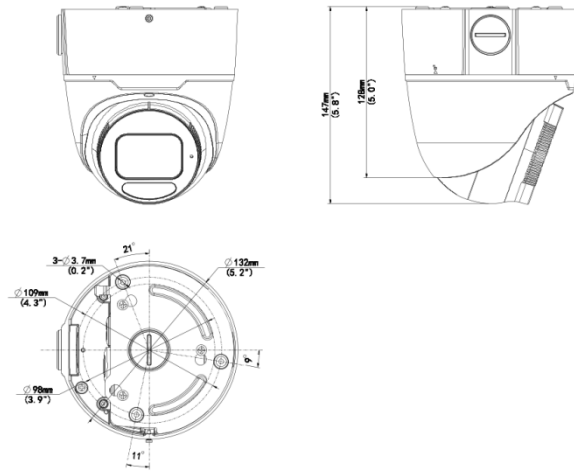

## Specifications

Camera	Description
Max Resolution	4MP
Sensor	1/3"CMOS
Min. Illumination	Colour: 0.002 lux (F1.2, AGC ON) 0 lux with IR on
Day/Night	IR-cut filter with auto switch (ICR)
Shutter	Auto/Manual, 1 ~ 1/100000s
Adjustment Angle	Pan: 0° ~ 360°, Tilt: 0° ~ 75°, Rotate: 0° ~ 360°
S/N	>56dB
WDR	130dB
Lens	Description
Focal Length	2.7 ~ 13.5 mm
Iris Type	Fixed
Iris	F1.2
Field of View (H)	103.8°~ 29.7°
Field of View (V)	56.7°~ 16.7°
Field of View (D)	108.3°~ 33.7°
Lens Type	Motorized
DORI	Description
DORI Distance (Lens)	2.7mm, 13.5mm
DORI Distance (Detect)	60.8m(199ft), 303.8m(996.7ft)
DORI Distance (Observe)	24.3m(79.7ft), 121.5m(398.6ft)
DORI Distance (Recognize)	12.2m(40ft), 60.8m(199.5ft)

## Dimensions