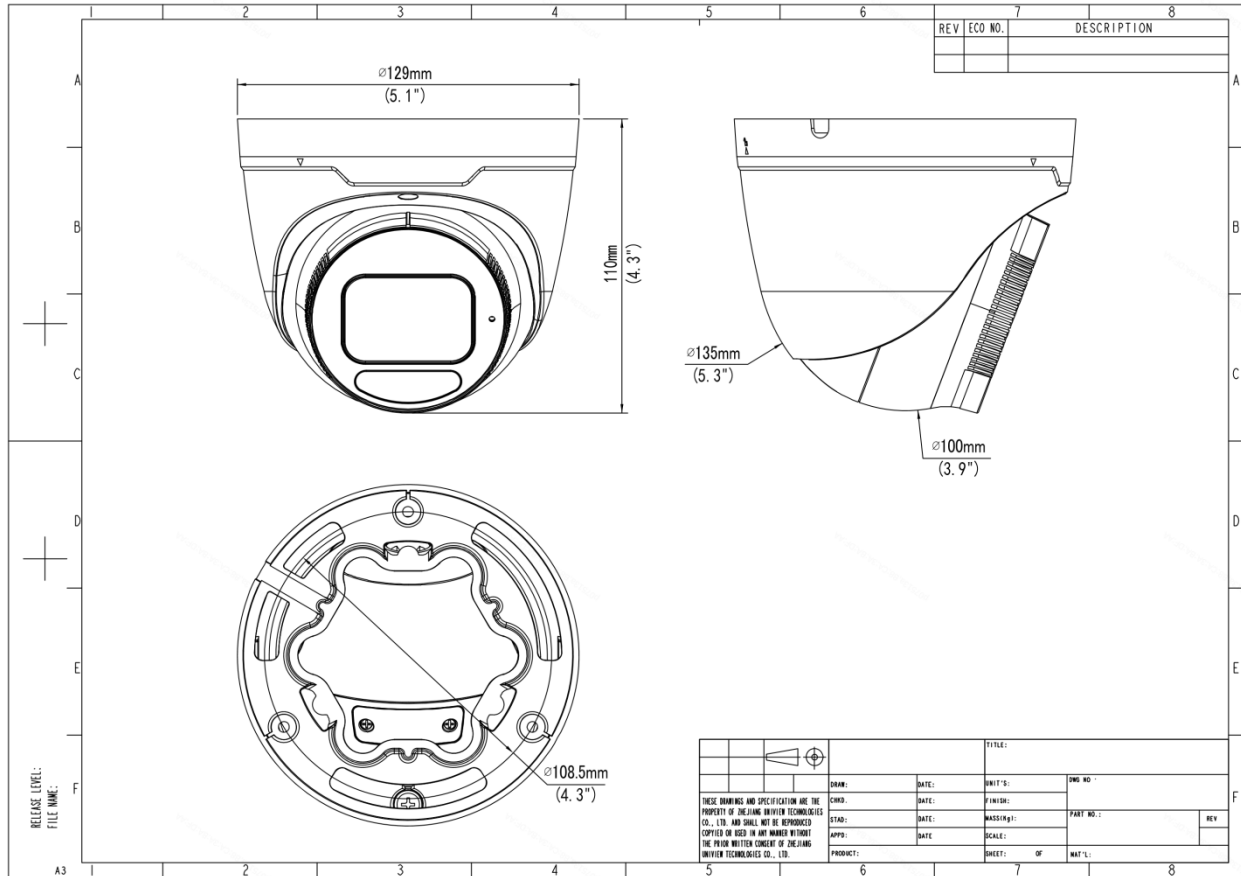

Accessories

TR-JB03-H-IN

Junction Box for Metal Turret Camera
(Support wiring from behind)

TR-JB07/WM03-F-IN

Wall Mounting Assembling Bracket
with Back Hole for 3 Inch Hemispher

TR-WM03-B-IN

Wall Mounting Assembling Bracket f
or 3 Inch Hemisphere

TR-A01-IN

NPT 3/4" Waterproof Cable Gland

TR-UP06-IN

Universal Pole Mounting Bracket

TR-UC08-C

Bullet&Dome Corner Mounting Brac
ket