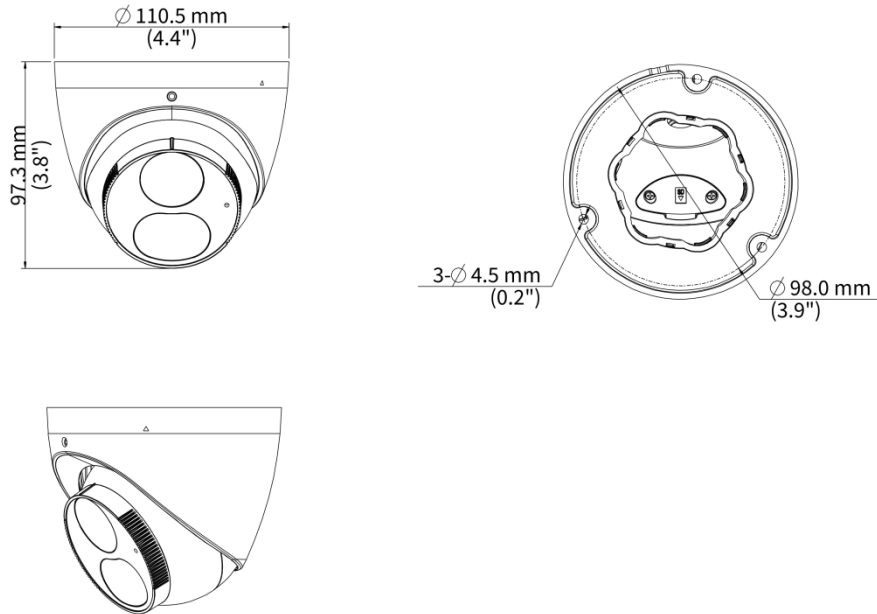

## Specifications

Model	IPC3618SE-ADF28KM-WL-I0	IPC3618SE-ADF40KM-WL-I0
Camera		

Max Resolution	8 MP	
Sensor	1/2.8" CMOS	
Min. Illumination	Colour: 0.0005 lux (F1.0, AGC ON)	
Shutter	Auto/Manual, 1 ~ 1/100000s	
Adjustment Angle	Pan: 3° ~ 360°, Tilt: 0° ~ 80°, Rotate: 3° ~ 360°	
S/N	>56 dB	
WDR	120 dB	
<b>Lens</b>		
Focal Length	2.8 mm	4.0 mm
Iris Type	Fixed	
Iris	F1.0	
Field of View (H)	106.7°	87.5°
Field of View (V)	57.1°	46.3°
Field of View (D)	115.7°	92.4°
<b>DORI</b>		
DORI Distance (Lens)	2.8mm	4.0mm
DORI Distance (Detect)	86.9m(285.1ft)	124.1m(407.2ft)
DORI Distance (Observe)	34.8m(114.2ft)	49.7m(163.1ft)
DORI Distance (Recognize)	17.4m(57.1ft)	24.8m(81.4ft)
DORI Distance (Identify)	8.7m(28.5ft)	12.4m(40.7ft)
<b>Illuminator</b>		
Supplemental Light	Warm light	
Illumination Distance (Warm Light)	30 m (98.4 ft)	
Light On/Off Control	Auto/Manual	
<b>Video</b>		
Video Compression	Ultra 265, H.265, H.264, MJPEG	
Frame Rate	Main Stream: 8MP (3840*2160), Max 20fps; 5MP (3072*1728), Max 30fps; 4MP (2560*1440), Max 30fps; 1080P (1920*1080), Max 30fps; Sub Stream: 1080P (1920*1080), Max 30fps; 720P (1280*720), Max 30fps; D1 (720*576), Max 30fps; 640*360, Max 30fps; 2CIF(704*288), Max 30fps; CIF(352*288), Max 30fps; Third Stream: D1 (720*576), Max 30fps; 640*360, Max 30fps; 2CIF(704*288), Max 30fps; CIF(352*288), Max 30fps;	
H.264 Code Profile	Baseline profile, Main profile, High profile	
Video Bit Rate	128 Kbps to 16 Mbps	

## Dimensions