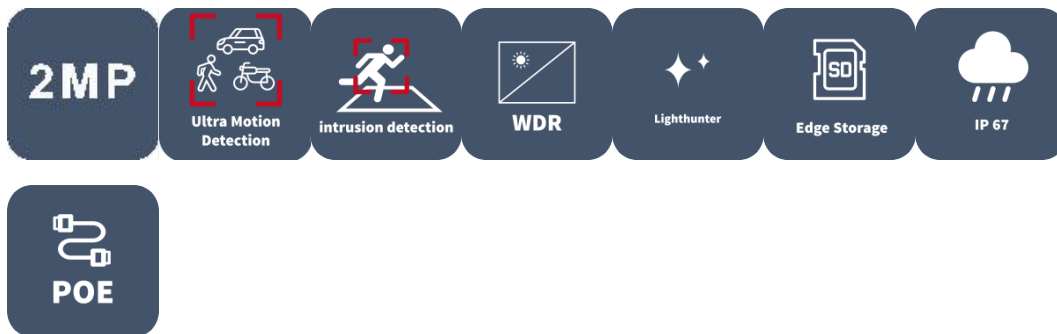

2MP HD Intelligent LightHunter IR Fixed Eyeball Network Camera

IPC3612SB-ADF28(40)KM-I0

Features

- High quality imaging with 2MP, 1/2.8"CMOS sensor
- 2MP (1920*1080)@30/25fps; 720P (1280*720)@30/25fps
- Ultra 265, H.265, H.264, MJPEG
- Smart intrusion prevention, include cross line, intrusion, enter area, leave area detection
- Based on target classification, smart intrusion prevention significantly reduce false alarm caused by leaves, birds and lights etc., accurately focus on human and, motor vehicle and non-motor vehicle
- Intelligent People Flow Counting and Crowd Density Monitoring
- LightHunter technology ensures ultra-high image quality in low illumination environment
- 120dB true WDR technology enables clear image in strong light scene
- Support 9:16 Corridor Mode
- Built-in Mic

- Smart IR, up to 30m (98ft) IR distance
- Supports 512 G Micro SD card
- IP67 protection

Specifications

Camera	Description
Max Resolution	2 MP
Sensor	1/2.8" CMOS
Min. Illumination	Colour:0.001 lux (F1.6, AGC ON) 0 lux with IR
Day/Night	IR-cut filter with auto switch (ICR)
Shutter	Auto/Manual, 1 ~ 1/100000s
Adjustment Angle	Pan: 3° ~ 360°, Tilt: 0° ~ 80°, Rotate: 0° ~ 360°
S/N	>52dB
WDR	120dB
Lens	Description
Focal Length	IPC3612SB-ADF28KM-I0:2.8 mm IPC3612SB-ADF40KM-I0:4.0 mm
Iris Type	Fixed
Iris	F1.6
Field of View (H)	IPC3612SB-ADF28KM-I0:106.7° IPC3612SB-ADF40KM-I0:87.5°
Field of View (V)	IPC3612SB-ADF28KM-I0:57.1° IPC3612SB-ADF40KM-I0:46.3°
Field of View (D)	IPC3612SB-ADF28KM-I0:115.7° IPC3612SB-ADF40KM-I0:92.4°
Lens Type	Fixed
DORI	Description
DORI Distance (Lens)	IPC3612SB-ADF28KM-I0:2.8mm IPC3612SB-ADF40KM-I0:4.0mm
DORI Distance (Detect)	IPC3612SB-ADF28KM-I0:43.4m(142.4ft) IPC3612SB-ADF40KM-I0:62.1m(203.7ft)