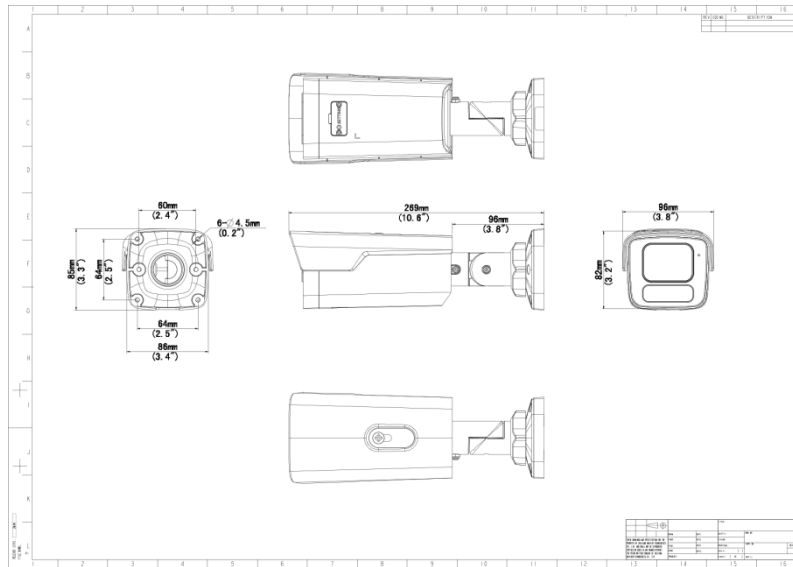

## Specifications

Camera	Description
Max Resolution	8MP
Sensor	1/2.8" CMOS
Min. Illumination	Colour: 0.002 lux (F1.6, AGC ON) 0 lux with IR on
Day/Night	IR-cut filter with auto switch (ICR)
Shutter	Auto/Manual, 1 ~ 1/100000s
Adjustment Angle	Pan: 0° ~ 360°, Tilt: 0° ~ 90°, Rotate: 0° ~ 360°
S/N	>56dB
WDR	130dB
Lens	Description
Focal Length	IPC2B18SS-ADF28K-I1:2.8 mm IPC2B18SS-ADF40K-I1:4.0 mm
Iris Type	Fixed
Iris	F1.6
Field of View (H)	IPC2B18SS-ADF28K-I1:97.49° IPC2B18SS-ADF40K-I1:88.35°
Field of View (V)	IPC2B18SS-ADF28K-I1:52.31° IPC2B18SS-ADF40K-I1:49.61°
Field of View (D)	IPC2B18SS-ADF28K-I1:102.29° IPC2B18SS-ADF40K-I1:94.19°
Lens Type	Fixed

## Dimensions