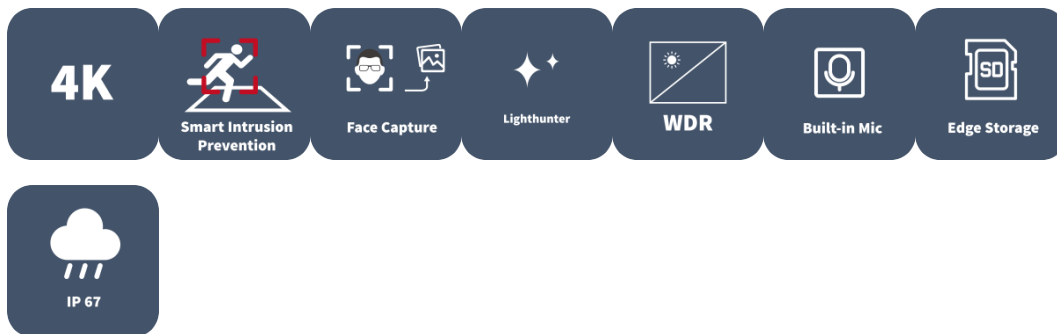

# 8MP Lighthunter Intelligent Fixed IR Bullet Network Camera

IPC2B18SS-ADF28(40)K-I1

## Features

- High quality image with 8MP, 1/2.8"CMOS sensor
- 8MP (3840\*2160)@ 30/25(default)fps; 5MP (3072\*1728)@ 30/25fps; 4MP (2560\*1440) @30/25fps; 2MP (1920\*1080) @30/25fps
- Ultra 265, H.265, H.264, MJPEG
- Intelligent perimeter protection, include cross line, intrusion, enter area, leave area detection
- Based on target classification, smart intrusion prevention significantly reduce false alarm caused by leaves, birds and lights etc., accurately focus on human and, motor vehicle and non-motor vehicle
- Intelligent
- Intelligent People Flow Counting and Crowd Density Monitoring
- Smart intrusion prevention with Color retrieval
- Auto Scene Match (ASM) (Only WDR)

- LightHunter technology ensures ultra-high image quality in low illumination environment
- 130dB true WDR technology enables clear image in strong light scene
- Support 9:16 Corridor Mode
- Alarm:1 in/1 out, Audio: 1 in/1 out
- Built-in Mic
- Smart IR, up to 80m (262 ft) IR distance
- Supports 512 G Micro SD card
- IP67 protection