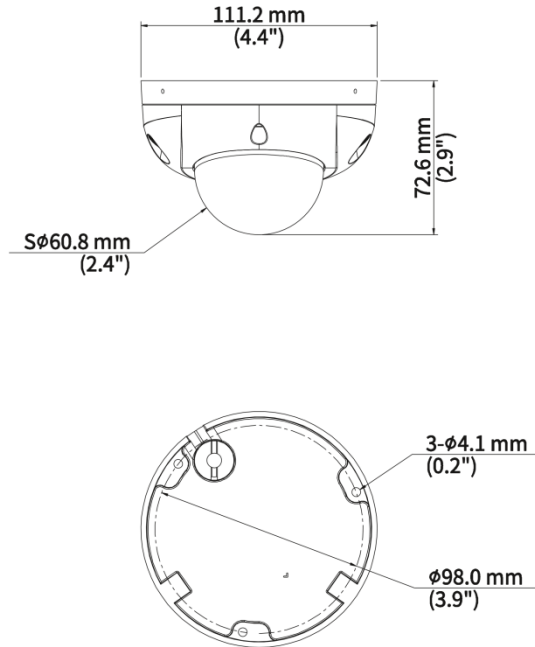

## Specifications

Model	IPC318SB-ADF28KMC-DL-I1
<b>Camera</b>	
Max Resolution	8 MP
Sensor	1/2.7" CMOS
Min. Illumination	Color: 0.002 Lux (F1.6, AGC ON), 0 Lux with light
Day/Night	IR-cut filter with auto switch (ICR)
Shutter	Auto/Manual, 1 to 1/100000 s
Adjustment Angle	Pan:-48° to 48°, Tilt: 0° to 80°, Rotate: 0° to 360°
S/N	> 56 dB
WDR	130 dB
<b>Lens</b>	
Focal Length	2.8 mm
Iris Type	Fixed
Iris	F1.6
Field of View (H)	104°
Field of View (V)	57.5°
Field of View (D)	121°
Lens Type	Fixed
<b>DORI</b>	
DORI Distance (Lens)	2.8 mm
DORI Distance (Detect)	84.0 m (275.6 ft.)
DORI Distance (Observe)	33.6 m (110.2 ft.)
DORI Distance (Recognize)	16.8 m (55.1 ft.)
DORI Distance (Identify)	8.4 m (27.6 ft.)
<b>Illuminator</b>	
Supplemental Light	Dual light
Illumination Distance (IR)	30 m (98.4 ft.)
Illumination Distance (Warm Light)	30 m (98.4 ft.)
IR On/Off Control	Auto/Manual
Wavelength	850 nm
Light On/Off Control	Auto/Manual
<b>Video</b>	
Video Compression	Ultra 265, H.265, H.264, MJPEG
H.264 Code Profile	Baseline profile, Main profile, High profile
Video Bit Rate	128 Kbps to 16 Mbps
U-code	Support
OSD	Up to 8 OSDs
Privacy Mask	Up to 4 areas
ROI	Support
Video Stream	Triple streams

# Dimensions