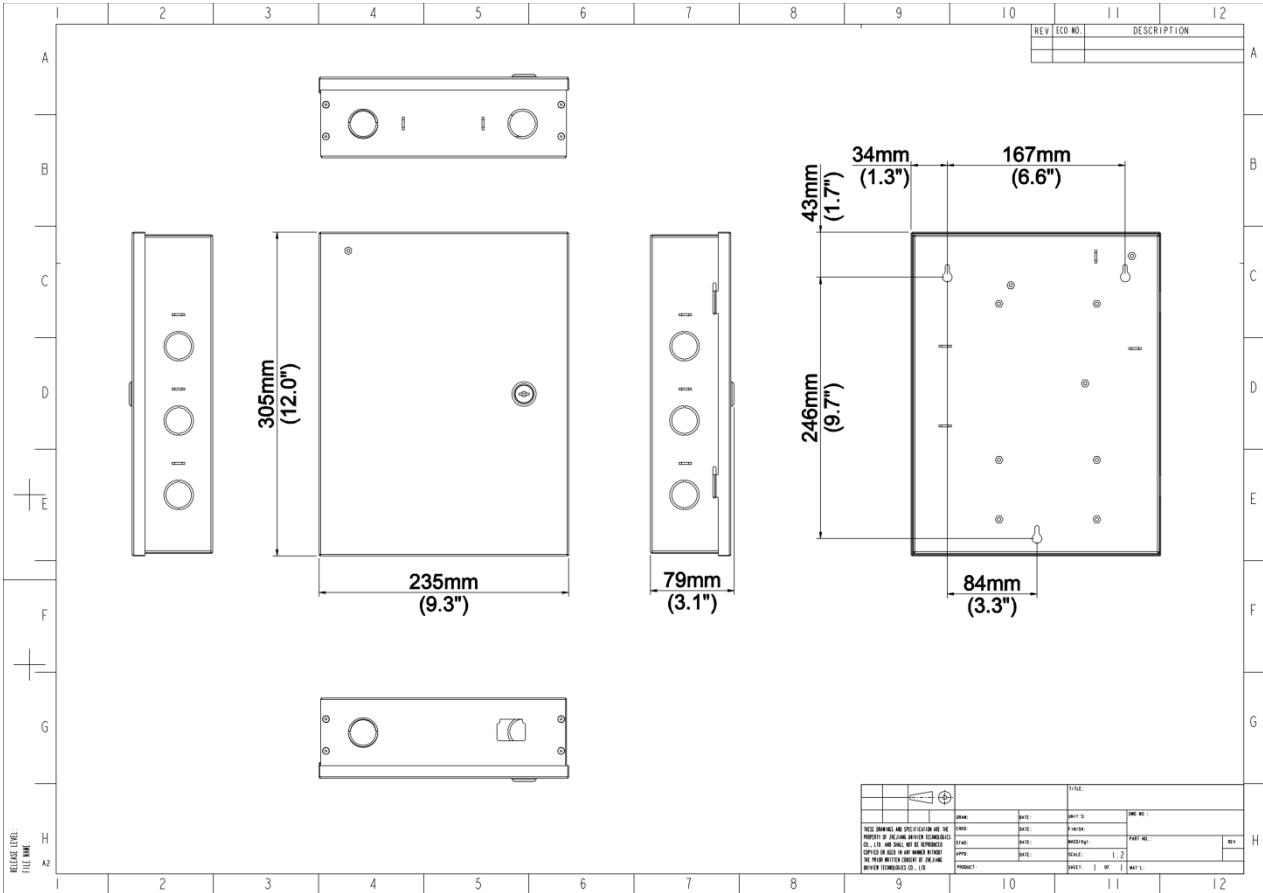

Dimensions

Notes

- Supports 100 Mbps unmanaged switches only.