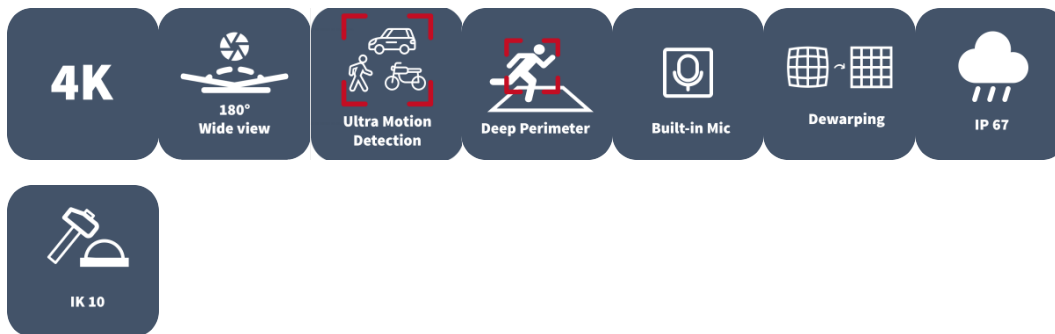

# 8MP HD Wide Angle Intelligent IR Fixed Eyeball Network Camera

IPC3608SB-ADF16KM-I0

## Features

- High quality image with 8MP, 1/2.7"CMOS • sensor
- 8MP (3840\*2160) @30/25fps; 5MP (3072\*1728)@30/25fps; 4MP(2560\*1440) @30/25fps; 2MP (1920\*1080) @30/25fps;
- Wide Angle technology realize the horizontal viewing angle of 180
- The dewarp level can be configured in the range of 1-9
- Ultra 265, H.265, H.264, MJPEG
- Smart intrusion prevention, include cross line, intrusion, enter area, leave area detection
- Based on target classification, smart intrusion prevention significantly reduce false alarm caused by leaves, birds and lights etc., accurately focus on human and, motor vehicle and non-motor vehicle
- 120dB true WDR technology enables clear image in strong light scene
- Built-in Mic
- Smart IR, up to 20m (66ft) IR distance

- Supports 512 GB Micro SD card
- IP67 protection
- IK10 vandal resistant