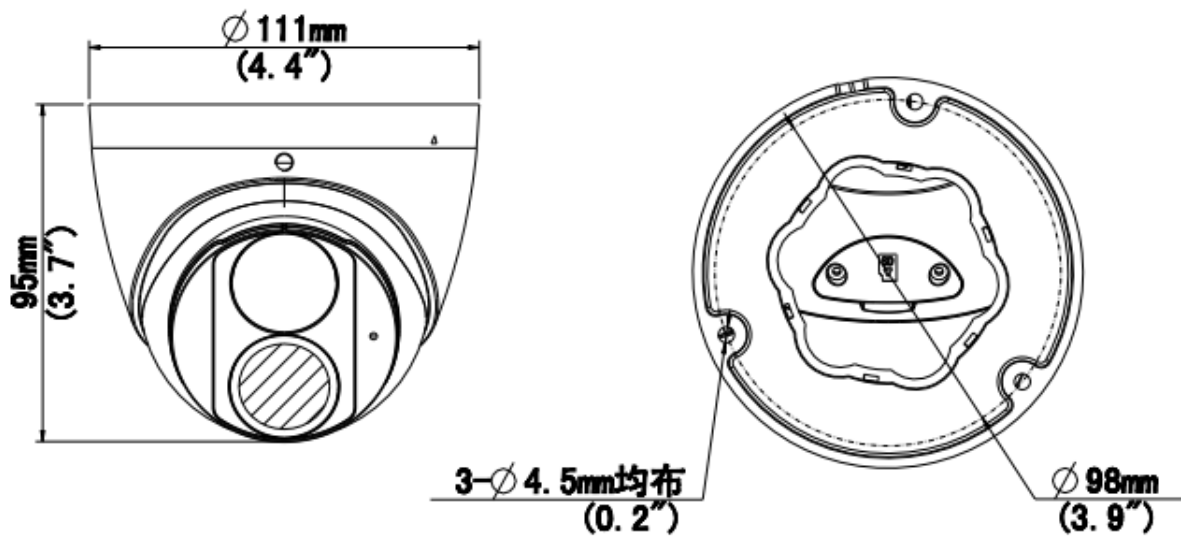

## Specifications

Model	IPC3614SR-ADF40KM-H
<b>Camera</b>	
Max Resolution	4 MP
Sensor	1/3.0" CMOS
Min. Illumination	Color: 0.003 Lux (F1.6, AGC ON), 0 Lux with IR on
Day/Night	IR-cut filter with auto switch (ICR)
Shutter	Auto/Manual, 1 ~ 1/100000s
Adjustment Angle	Pan: 0° to 360°, Tilt: 0° to 80°, Rotate: 0° to 360°
S/N	>52 dB
WDR	120 dB
<b>Lens</b>	
Focal Length	4.0 mm
Iris Type	Fixed
Iris	F1.6
Field of View (H)	79.0°
Field of View (V)	42.3°
Field of View (D)	85.1°
<b>DORI</b>	
DORI Distance (Lens)	4 mm
DORI Distance (Detect)	90.0 m (295.3 ft.)
DORI Distance (Observe)	36.0 m (118.1 ft.)
DORI Distance (Recognize)	18.0 m (59.1 ft.)
DORI Distance (Identify)	9.0 m (29.5 ft.)
<b>Illuminator</b>	
Supplemental Light	IR
Illumination Distance (IR)	30 m (98.4 ft.)
Wavelength	850 nm
IR On/Off Control	Auto/Manual
<b>Video</b>	
Video Compression	Ultra 265, H.265, H.264, MJPEG
H.264 Code Profile	Baseline profile, Main profile, High profile
Frame Rate	Main Stream: 4 MP (2688 × 1520), max. 30 fps; 4 MP (2560 × 1440), max. 25 fps; 3 MP (2304 × 1296), max. 30 fps; 1080P (1920 × 1080), max. 30 fps; 720P (1280 × 720), max. 30 fps; Sub Stream: 720P (1280 × 720), max. 30 fps; D1 (720 × 576), max. 30 fps; 640 × 360, max. 30 fps;
Video Bit Rate	128 Kbps to 6144 Kbps
U-code	Support
OSD	Up to 4 OSDs
Privacy Mask	Up to 4 areas
ROI	Support
Video Stream	Dual streams
<b>Image</b>	

## Dimensions