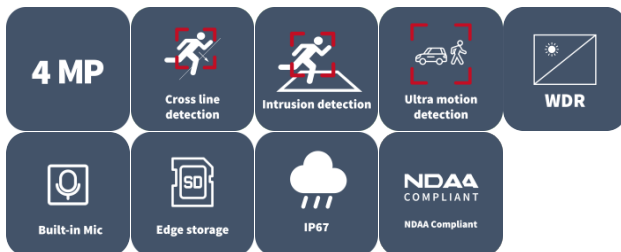

## Features

- High quality image with 4 MP, 1/3.0" CMOS sensor
- 4 MP (2688 × 1520)@30/20 fps; 4 MP (2560 × 1440)@25/20 fps; 3 MP (2304 × 1296)@30/25 fps; 1080P (1920 × 1080)@30/25 fps
- Ultra 265, H.265, H.264, MJPEG
- Easystar technology ensures high image quality in low illumination environment
- 120 dB true WDR technology enables clear image in strong light scene
- Supports 9:16 corridor mode
- Built-in mic
- Smart IR, up to 30 m (98.4 ft.) IR distance
- MicroSD, up to 512 GB
- IP67 protection
- Supports PoE power supply
- 3-axis