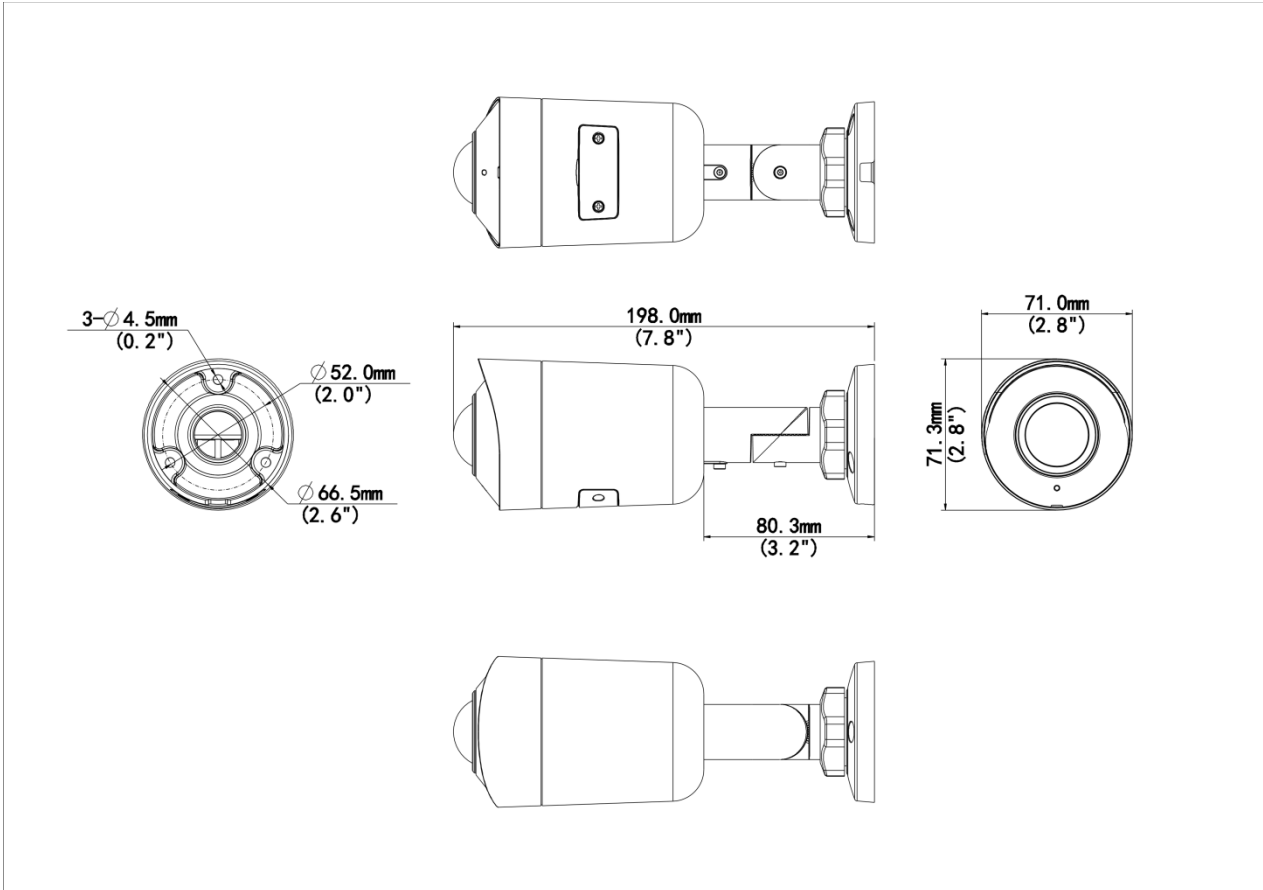

Accessories

TR-JB05-B-IN

Small Bullet Junction Box(Elegant White)

TR-UP06-C-IN

Pole Mounting Bracket for Bullet Junction Box Only

TR-A01-IN

NPT 3/4" Waterproof Cable Gland

TR-UC08-C

Bullet&Dome Corner Mounting Bracket