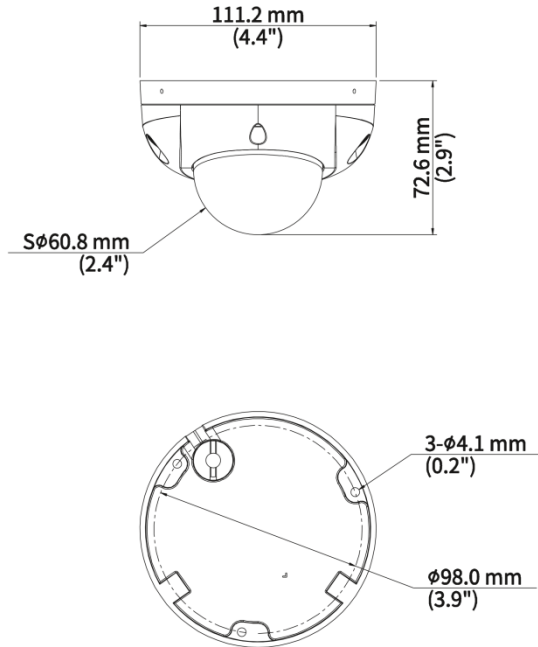

## Specifications

Model	IPC318SB-ADF28KMC-DL-I1
<b>Camera</b>	
Max Resolution	8 MP
Sensor	1/2.7" CMOS
Min. Illumination	Color: 0.002 Lux (F1.6, AGC ON), 0 Lux with light
Day/Night	IR-cut filter with auto switch (ICR)
Shutter	Auto/Manual, 1 to 1/100000 s
Adjustment Angle	Pan:-48° to 48°, Tilt: 0° to 80°, Rotate: 0° to 360°
S/N	> 56 dB
WDR	130 dB
<b>Lens</b>	
Focal Length	2.8 mm
Iris Type	Fixed
Iris	F1.6
Field of View (H)	104°
Field of View (V)	57.5°
Field of View (D)	121°
Lens Type	Fixed
<b>DORI</b>	
DORI Distance (Lens)	2.8 mm
DORI Distance (Detect)	84.0 m (275.6 ft.)
DORI Distance (Observe)	33.6 m (110.2 ft.)
DORI Distance (Recognize)	16.8 m (55.1 ft.)
DORI Distance (Identify)	8.4 m (27.6 ft.)
<b>Illuminator</b>	
Supplemental Light	Dual light
Illumination Distance (IR)	30 m (98.4 ft.)
Illumination Distance (Warm Light)	30 m (98.4 ft.)
IR On/Off Control	Auto/Manual
Wavelength	850 nm
Light On/Off Control	Auto/Manual
<b>Video</b>	
Video Compression	Ultra 265, H.265, H.264, MJPEG
H.264 Code Profile	Baseline profile, Main profile, High profile
Video Bit Rate	128 Kbps to 16 Mbps
U-code	Support
OSD	Up to 8 OSDs
Privacy Mask	Up to 4 areas
ROI	Support
Video Stream	Triple streams

# Dimensions